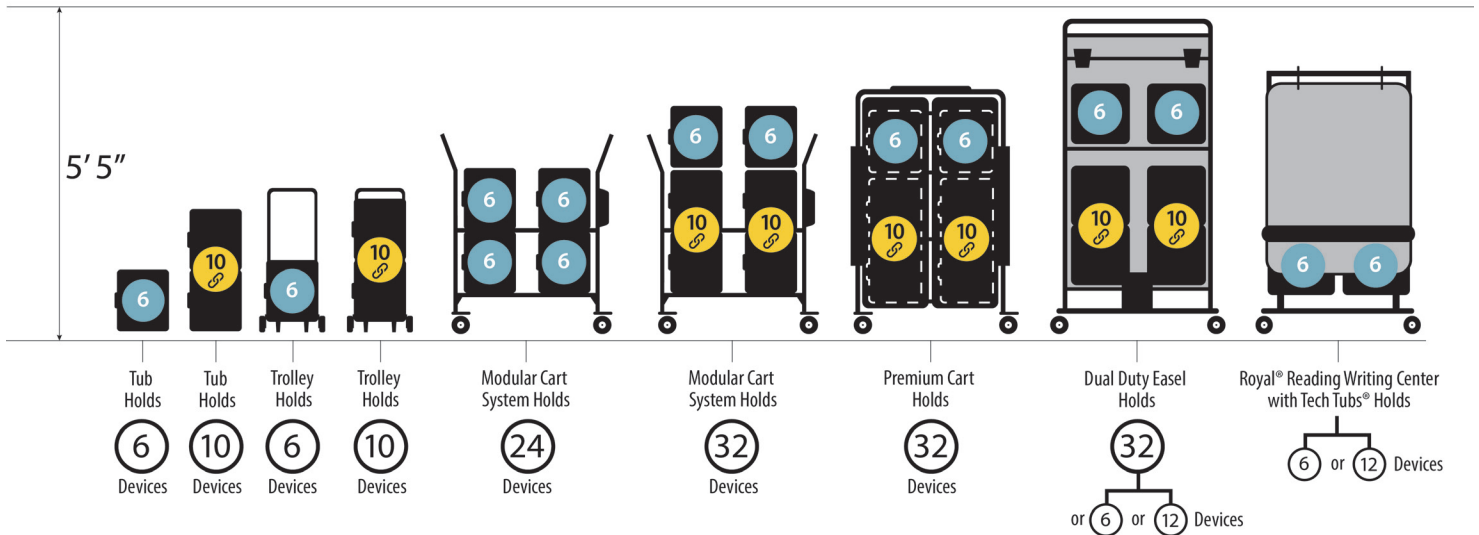

# Meet the Tech Tub<sup>2</sup>® family.

Which solution is right for you?

**10** Indicates that two tubs are permanently connected together and hold 10 devices

**6** Indicates that the single tub holds 6 devices