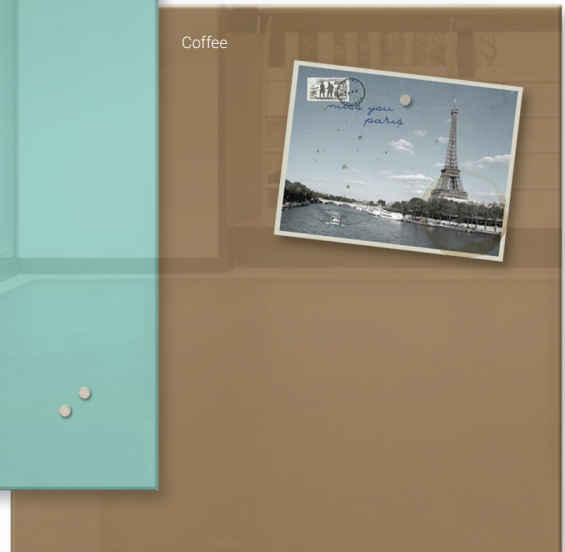

Mosaic Magnetic Glass Whiteboard

in stock

Mosaic Magnetic Glass Whiteboard

- Add beautiful color and pattern to your work area while adding functional collaboration space.
- Magnetic dry erase glass squares are available in six versatile hues to match any decor.
- Mix and match and create virtually endless patterns and designs. Can be hung individually or butted together to create one large board.
- Surface and coloration are engineered to have ideal optical qualities and exhibit good depth of field, good contrast, and ambient light toleration.
- Compatible with any dry/wet-erase marker, grease pen, etc. Easily cleans without ghosting or staining. Accepts rare earth magnets.
- Concealed keyhole mounting brackets maintain the clean lines. Includes black marker and magnetic eraser.

Part No.	Item	Product Dimensions	Ship Wt.
Mosaic Magnetic Glass Whiteboard			
84117*	Mosaic Magnetic Glass Whiteboard (Red)	15.75"H x 15.75"W	6 lbs
84118*	Mosaic Magnetic Glass Whiteboard (Green)	15.75"H x 15.75"W	6 lbs
84119*	Mosaic Magnetic Glass Whiteboard (Aqua)	15.75"H x 15.75"W	6 lbs
84120*	Mosaic Magnetic Glass Whiteboard (Denim Blue)	15.75"H x 15.75"W	6 lbs
84121*	Mosaic Magnetic Glass Whiteboard (Coffee)	15.75"H x 15.75"W	6 lbs
84122*	Mosaic Magnetic Glass Whiteboard (Orange)	15.75"H x 15.75"W	6 lbs