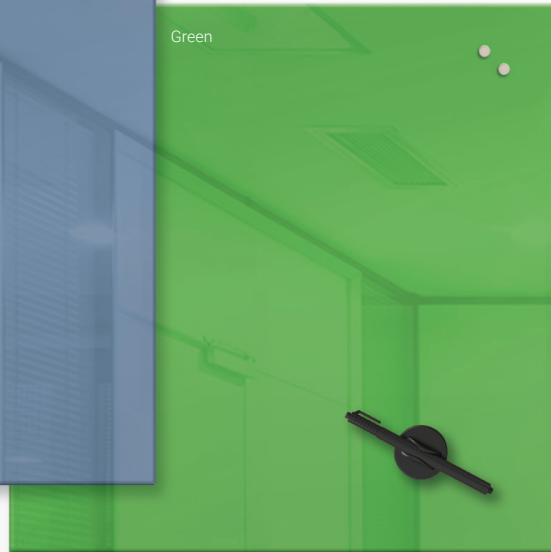

Mosaic Magnetic Glass Whiteboard

in stock

Mosaic Magnetic Glass Whiteboard

- Add beautiful color and pattern to your work area while adding functional collaboration space.
- Magnetic dry erase glass squares are available in six versatile hues to match any decor.
- Mix and match and create virtually endless patterns and designs. Can be hung individually or butted together to create one large board.
- Surface and coloration are engineered to have ideal optical qualities and exhibit good depth of field, good contrast, and ambient light toleration.
- Compatible with any dry/wet-erase marker, grease pen, etc. Easily cleans without ghosting or staining. Accepts rare earth magnets.
- Concealed keyhole mounting brackets maintain the clean lines. Includes black marker and magnetic eraser.

Part No.	Item	Product Dimensions	Ship Wt.
Mosaic Magnetic Glass Whiteboard			
84117*	Mosaic Magnetic Glass Whiteboard (Red)	15.75"H x 15.75"W	6 lbs
84118*	Mosaic Magnetic Glass Whiteboard (Green)	15.75"H x 15.75"W	6 lbs
84119*	Mosaic Magnetic Glass Whiteboard (Aqua)	15.75"H x 15.75"W	6 lbs
84120*	Mosaic Magnetic Glass Whiteboard (Denim Blue)	15.75"H x 15.75"W	6 lbs
84121*	Mosaic Magnetic Glass Whiteboard (Coffee)	15.75"H x 15.75"W	6 lbs
84122*	Mosaic Magnetic Glass Whiteboard (Orange)	15.75"H x 15.75"W	6 lbs