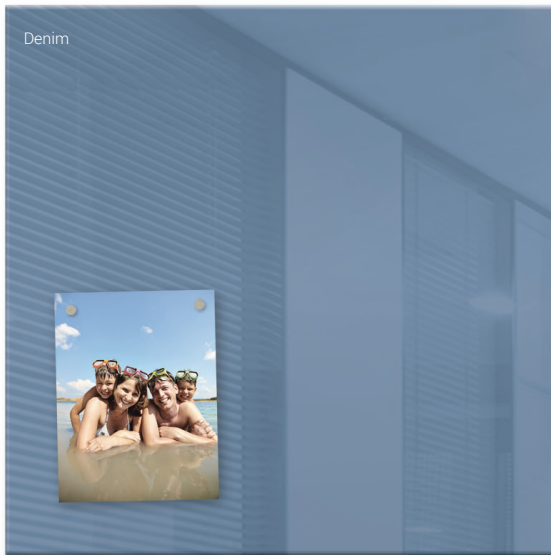

Mosaic Magnetic Glass Whiteboard

in stock

Mosaic Magnetic Glass Whiteboard

- Add beautiful color and pattern to your work area while adding functional collaboration space.
- Magnetic dry erase glass squares are available in six versatile hues to match any decor.
- Mix and match and create virtually endless patterns and designs. Can be hung individually or butted together to create one large board.
- Surface and coloration are engineered to have ideal optical qualities and exhibit good depth of field, good contrast, and ambient light toleration.
- Compatible with any dry/wet-erase marker, grease pen, etc. Easily cleans without ghosting or staining. Accepts rare earth magnets.
- Concealed keyhole mounting brackets maintain the clean lines. Includes black marker and magnetic eraser.

Part No.	Item	Product Dimensions	Ship Wt.
Mosaic Magnetic Glass Whiteboard			
84117*	Mosaic Magnetic Glass Whiteboard (Red)	15.75"H x 15.75"W	6 lbs
84118*	Mosaic Magnetic Glass Whiteboard (Green)	15.75"H x 15.75"W	6 lbs
84119*	Mosaic Magnetic Glass Whiteboard (Aqua)	15.75"H x 15.75"W	6 lbs
84120*	Mosaic Magnetic Glass Whiteboard (Denim Blue)	15.75"H x 15.75"W	6 lbs
84121*	Mosaic Magnetic Glass Whiteboard (Coffee)	15.75"H x 15.75"W	6 lbs
84122*	Mosaic Magnetic Glass Whiteboard (Orange)	15.75"H x 15.75"W	6 lbs