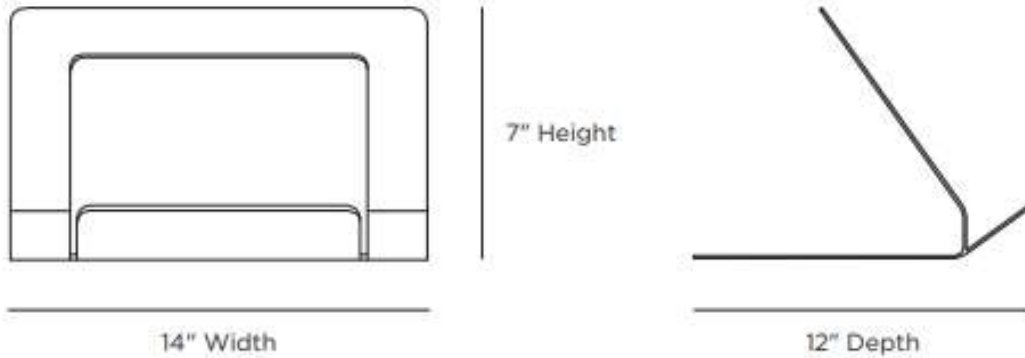

MARVIN

A thick steel platform creates a sturdy stand that helps you work more comfortably and keeps your laptop cool by letting air circulate underneath.

- Support platform is 7" x 14".
- Stand is 12" deep.
- Positions laptop at a comfortable height and viewing angle.

DIMENSIONS

MARVIN CAN FIT...

Laptop
