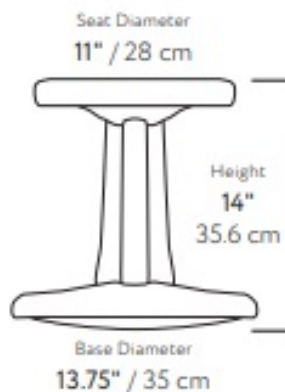

Kore™ Kids Wobble Chair (14")

The Kids Wobble Chair means your kids don't have to sit still.