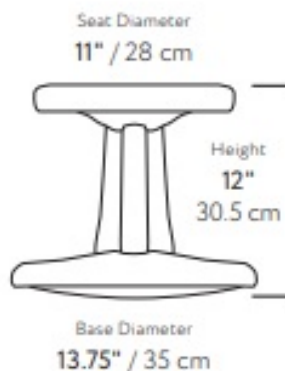

Kore™ Pre-School Wobble Chair (12")

The Pre-School Wobble Chair means your kids don't have to sit still.

OVER 300,000
Kore™ Wobble Chairs
sold to schools and
libraries across the USA

Ergonomically designed, the Kore™ Wobble Chair transforms the conventional boring seat into a playground for your child's imagination. The innovative Kore™ Wobble Chair encourages active sitting and allows one's knees, hips and back to find comfortable and ever-changing positions.

- Homework, reading, drawing, eating and video or board games are no longer sedentary activities.
- Ideal for children of all ages, sizes and heights.
- Provides an outlet for all high-energy children.
- Perfect design for special needs students with ADD, ADHD, and autism. The Kore™ Wobble Chair has proven to increase secondary focus in the classroom.
- Patented anti-roll safety ring on base prevents tip-overs and falls.
- Gentle-rounded, stable base moves with child and rests naturally upright.
- Patented textured design on seat and base to prevent slips; no rubberized bottoms because it holds dirt that causes scratches and scuffles to school floors.
- Friction grips to easily assemble or disassemble; also saves storage space when not in use or for shipping.
- Proudly manufactured, assembled, and packaged in the USA.
- Kore™ Wobble Chairs are available in all 50 states, Canada and Europe.
- Kore™ offers a limited LIFETIME WARRANTY on kids plastic wobble chairs.

Specifications

Seat

Diameter 11"

Base

Diameter 13.75"

Material

Durable and recyclable HDPE #2 plastic

Max load weight

275 Lbs (124 kg)

Item weight

3.8 Lbs (1.7 kg)

Carton weight

4.1 Lbs (1.9 kg)

Carton dimensions

16.3 x 14.8 x 5.3 in
(41 x 38 x 13 cm)

Award-winning Kids Active Chairs

Bunjo Bungee Chair