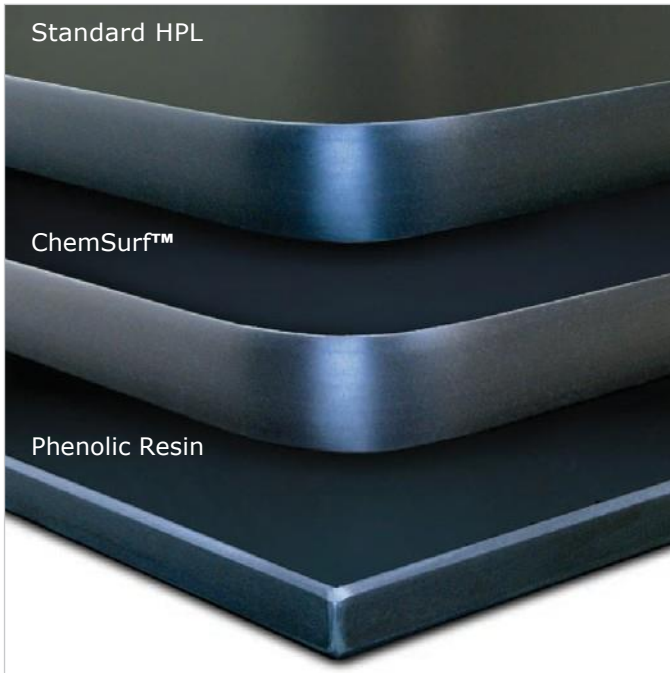

8000-BA Science Tables

INNOVATIVE DESIGNS
FOR CREATIVE SPACES

30" x 72" Table Shown with Chemsurf™
Chemically Resistant Top at Standard 30" Work
Surface Height

The sleek and modern look of the 8000-BA Series of steel frame science tables, with a choice of standard or chemically resistant surfaces, offers a value packed marriage of form, function and affordability.

8000-BA Science Tables

Allied Science Table Collection

Features

- All steel frame construction with enamel finish
- Eight size options
- Choice of High Pressure Laminate (HPL), ChemSurf™ or Phenolic Resin work surfaces
- Vinyl T-mold edge on HPL tops
- 1/8" beveled edges on solid phenolic tops
- Premium Twin-Bolt leg fastening system

Specifications

Work Surface:

HPL: 1 1/4" thick, 45 lb. density particleboard with premium high-pressure stain resistant laminate. Backer sheet for balanced construction, black vinyl T-mold edges.

ChemSurf™: 1 1/4" thick, 45 lb. density particleboard with premium high-pressure stain resistant laminate. Moderate chemical resistance. Backer sheet for balanced construction. Black vinyl T-mold edge banding.

Phenolic: 3/4" Thick solid phenolic resin. Superior chemical resistance. 1/8" Beveled edges.

Frame Construction:

16 gauge 1 1/4" square tubular steel legs with adjustable steel glides available in black powder coat finish. 16 gauge 3 1/4" apron available in complementary black finish. 14 gauge steel corner brackets with premium twin-bolt fastening system.