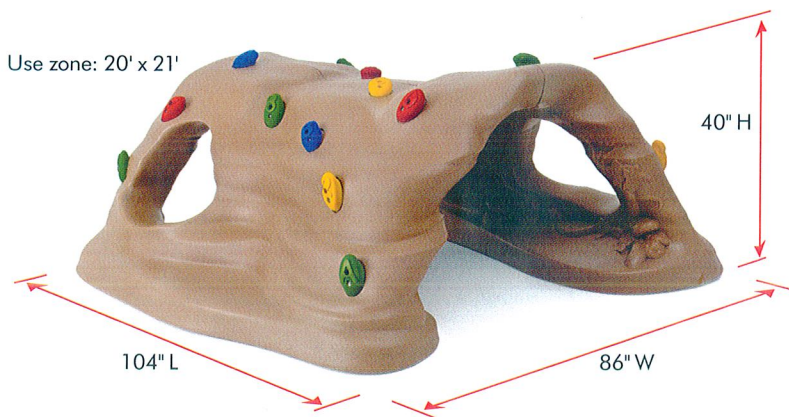

Plastic color options:

*Slight color variations may occur during the molding process

Letter & Number Handholds
Playful Color Palette

Professional Handholds
Natural Color Palette

Handholds are designed by rock climbing specialists and sized specially for ages 2 and up. Hybrid resin and UV stabilized material makes holds strong and durable.

Handholds available in either Playful or Natural color palettes

Use zone: 20' x 21'

Climb and Discover Cave Features:

- Large cave design and peek-through openings on both sides and ends of climber allow for maximum access and supervision
- Four molded-in seating areas provide cozy semi-private spaces and areas for social interaction
- Inside of cave is completely clear of support obstructions for active play
- Made from premium UV-stabilized rotationally molded plastic with an extra thick double-wall design for durability
- Two handhold package options are available:
 - Letters and numbers– ideal for early childhood for letter and number recognition
 - Professional Handholds– for a real rock climbing experience
- Traditional inground playground mounting system is included. Ask about our surface mount option
- Made in the USA