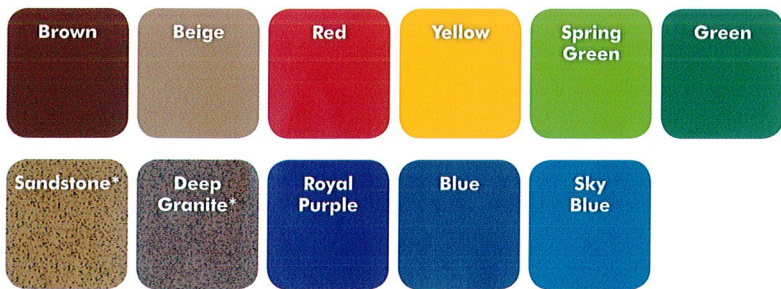

Plastic color options:

*Slight color variations may occur during the molding process

Letter & Number Handholds
Playful Color Palette

Professional Handholds
Natural Color Palette

Handholds are designed by rock climbing specialists and sized specially for ages 2 and up. Hybrid resin and UV stabilized material makes holds strong and durable.

Handholds available in either Playful or Natural color palettes

Use zone: 20' x 21'

Climb and Discover Cave Features:

- Large cave design and peek-through openings on both sides and ends of climber allow for maximum access and supervision
- Four molded-in seating areas provide cozy semi-private spaces and areas for social interaction
- Inside of cave is completely clear of support obstructions for active play
- Made from premium UV-stabilized rotationally molded plastic with an extra thick double-wall design for durability
- Two handhold package options are available:
 - Letters and numbers– ideal for early childhood for letter and number recognition
 - Professional Handholds– for a real rock climbing experience
- Traditional inground playground mounting system is included. Ask about our surface mount option
- Made in the USA