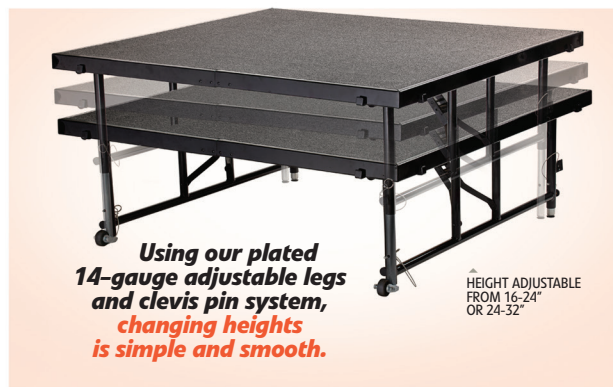

Using our plated 14-gauge adjustable legs and clevis pin system, changing heights is simple and smooth.

HEIGHT ADJUSTABLE FROM 16-24" OR 24-32"