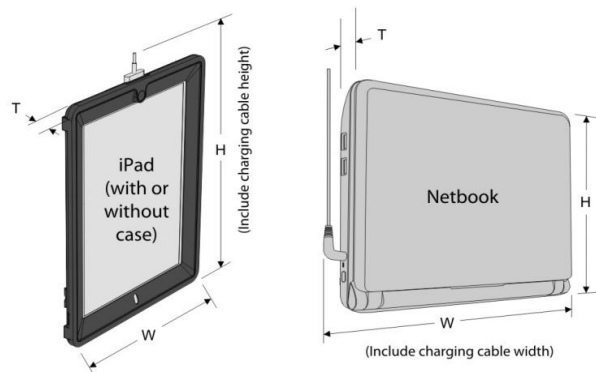

Compatibility Chart - Does my device fit?

Visit our website at www.copernicused.com or call us at 1-800-267-8494 for more information on compatibility.

SKU	Tub Interior Dimensions
TEC57	29.0 cm (11-3/8") H x 31.1 cm (12-1/4") W x 23.1 cm (9-1/2") D
TEC57 + AC5C	28.5 cm (11-1/4") H x 31.1 cm (12-1/4") W x 1.7 cm (5/8") T
TEC57 + AC7	28.5 cm (11-1/4") H x 24.0 cm (9-3/8") W x 2.9 cm (1-1/8") T
TEC500	28.5 cm (11-1/4") H x 23.6 cm (9-1/4") W x 2.9 cm (1-1/8") T
TEC500C	28.5 cm (11-1/4") H x 31.1 cm (12-1/4") W x 1.7 cm (5/8") T
TEC700	28.5 cm (11-1/4") H x 24.0 cm (9-3/8") W x 2.9 cm (1-1/8") T

If your device is not listed, please refer to maximum device sizes shown above.