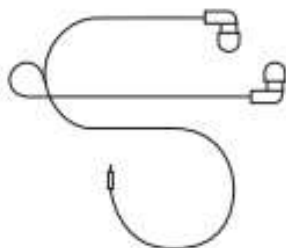

STEVIE

Pens, sticky notes, after-lunch mints. Whatever you need to get through your day fits in here, without cluttering up your desktop.

- Drawer measures 2 1/4" x 22 1/2" x 11".
- Mounts to underside of any desk or table for quick access to your tools.
- Steel drawer operates on smooth, full-extension glides.

DIMENSIONS

22 1/2" Width

2 1/4" Height

11" Depth

STEVIE CAN FIT...

Earbuds

Notebooks

Pencils
