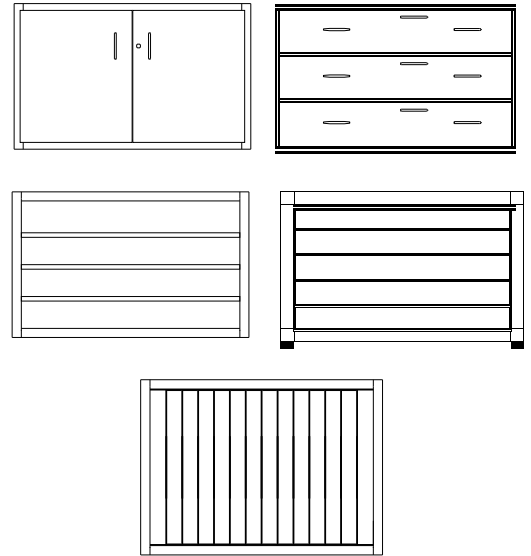

## Segmented Art Storage Cabinet Series

Select the storage you want with this series of art storage cabinet. Choose up to (3) storage segments.

The cabinet features thick solid hard maple face frame construction. Cabinet is 39"W x 30"D. Overall height depends upon segments selected. Available segments include double-door cupboard, open three shelf, three drawers, open pullout shelves, and portfolio storage.

### Model SASC-31-37-39

Bottom segment: double-door cupboard, Middle: pullout shelves, Top: portfolio storage  
Overall height is: 77-1/4".

### Model SASC-39-38-31

Bottom segment: portfolio storage, Middle: open three shelves, Top: double-door cupboard  
Overall height is: 77-1/4".

### Model SASC-30-37-31

Bottom segment: three drawers, Middle: pullout shelves, Top: double-door cupboard  
Overall height is: 73".