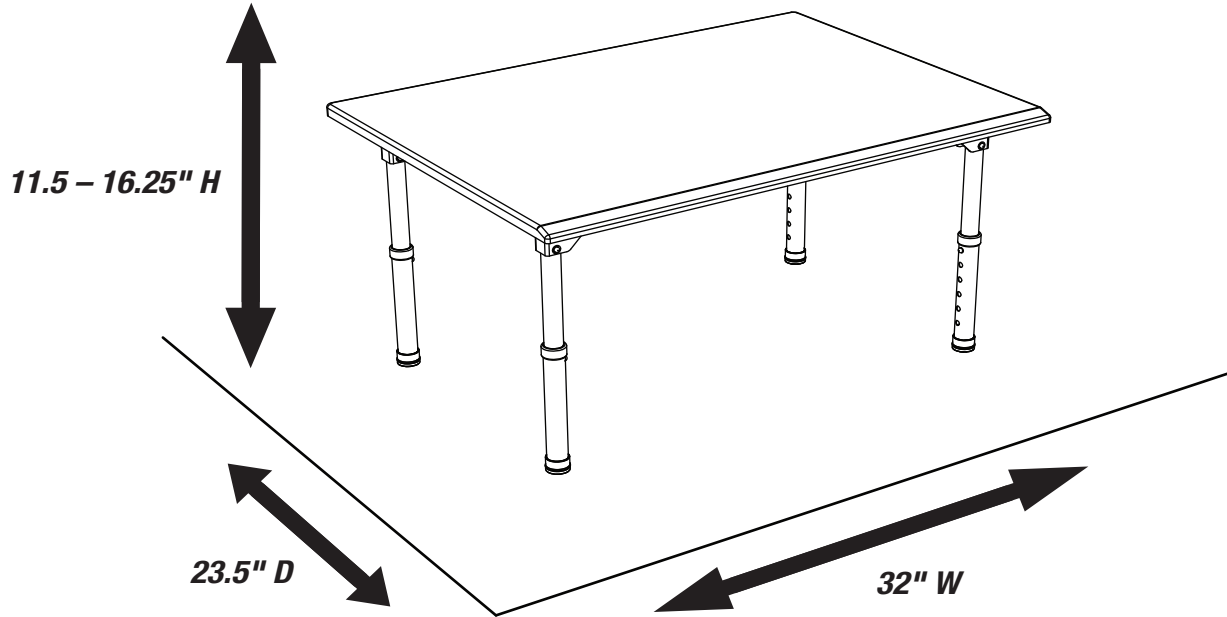

### 32" STANDING DESKTOP DESK WITH FOLDABLE LEGS

The new 32" Standing Desktop Desk with Foldable Legs is Luxor's latest and most versatile desktop converter. With four fully collapsible legs and a discreet carrying handle, users can effortlessly convert their existing desk to a stand up desk and then have the option to store it for later use. This standing workstation requires no assembly and is height adjustable in 1" increments. Adding to its convenience, the flat 32" x 23.5" work surface provides ample space for monitors, keyboards, and laptops. Use the STAND-SD32F in a variety of work environments while enjoying the health benefits of standing.

#### STAND-SD32F

- Light weight and adaptable for any flat work surface in offices, homes, dorms, healthcare facilities, hotels, and classrooms
- Four foldable legs allow convenient storage
- 32" W x 23.5" D desktop gives ample room for monitor, keyboard, laptop, and other desk necessities
- Steel carrying handle under desktop provides easy mobility
- Holds up to 75 lbs. of evenly distributed weight
- Push buttons adjust height in 1" increments
- No assembly required

# STAND-SD32F - 32" PORTABLE STANDING DESKTOP DESK

**Product Specifications:**

<b>Item Number</b>	STAND-SD32F
<b>Dimensions</b>	32" W x 23.5" D x 11.5" – 16.25" H
<b>Frame Make</b>	Steel
<b>Frame Color Finish</b>	Black
<b>Weight</b>	16.2 lbs.
<b>Desktop Make</b>	Medium Density Fiberboard (MDF) w/ Polyvinyl Chloride (PVC)
<b>Desktop Dimensions</b>	32" W x 23.5" D
<b>Height Adjustment Mechanism</b>	Push Buttons
<b>Height Adjustment Increments</b>	1"
<b>Weight Capacity</b>	75 lbs.
<b>Meets ANSI/BIFMA</b>	Yes
<b>Ship Method</b>	Ground
<b>Shipping Carton Dims</b>	One carton; 35" W x 26" D x 4" H
<b>Shipping Weight</b>	19 lbs.
<b>Assembly Required</b>	No