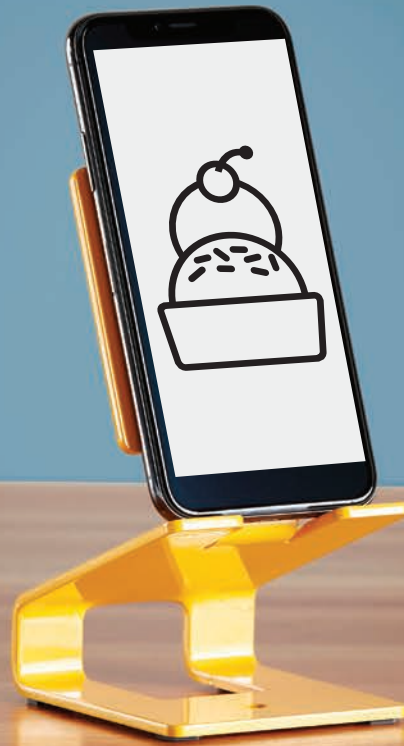

| HOLD | SHUGGIE

SHUGGIE

No matter what's on your playlist, you'll want this little stand by your side. It keeps phones and tablets within sight and ready to grab.

SHUGGIE

A sturdy steel stand props your screen at the perfect angle for quick reference, reading messages, or changing songs.

- 4¹/₂" x 4" x 3" stand holds most flat mobile devices.
- Open design at bottom allows convenient charging while on stand.

DIMENSIONS

4" Depth

4¹/₂" Height

3" Width

SHUGGIE CAN FIT...

Cell Phone

Charging Cord