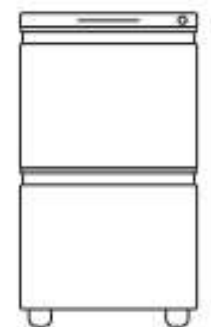

MILES

A steel case and choice of drawers offer a convenient way to store important papers under your desk.

- Available in 21.75" and 27.5" heights to fit under desks or tables.
- Offered in 15" or 18" widths to accommodate different storage needs.
- 18" depth works with a variety of work surfaces.
- Smaller peds include a 6" drawer and 12" file.
- Larger peds can be equipped with two 6" drawers and one 12" file or two 12" files.
- Locking casters let you reconfigure as needed and then park your ped firmly in place.

DIMENSIONS

15", 18" Width

18" Depth

21.75"
27.5" Height

MILES CAN FIT...

Water Bottles

Backpacks

Headphones

DRAWER CONFIGURATIONS

21.75" HEIGHT

One Box Drawer
(6" Height)

One File Drawer
(12" Height)

DRAWER CONFIGURATIONS

27.5" HEIGHT

Two Box Drawer
(6" Height)

One File Drawer
(12" Height)

Two File Drawer
(12" Height)