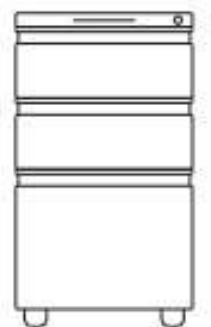

MILES

A steel case and choice of drawers offer a convenient way to store important papers under your desk.

- Available in 21.75" and 27.5" heights to fit under desks or tables.
- Offered in 15" or 18" widths to accommodate different storage needs.
- 18" depth works with a variety of work surfaces.
- Smaller peds include a 6" drawer and 12" file.
- Larger peds can be equipped with two 6" drawers and one 12" file or two 12" files.
- Locking casters let you reconfigure as needed and then park your ped firmly in place.

DIMENSIONS

15", 18" Width

18" Depth

21.75"
27.5" Height

MILES CAN FIT...

Water Bottles

Backpacks

Headphones

DRAWER CONFIGURATIONS

21.75" HEIGHT

One Box Drawer
(6" Height)

One File Drawer
(12" Height)

DRAWER CONFIGURATIONS

27.5" HEIGHT

Two Box Drawer
(6" Height)

One File Drawer
(12" Height)

Two File Drawer
(12" Height)