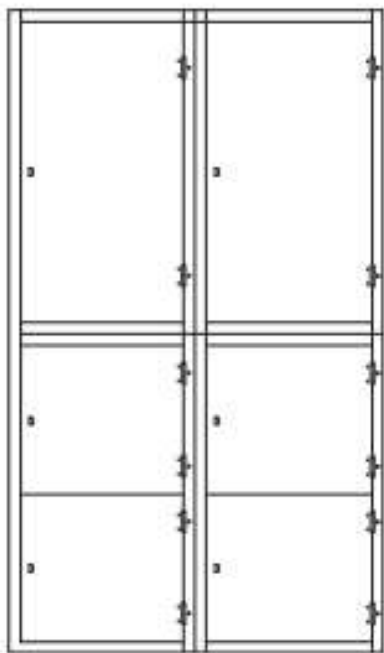

# ARMSTRONG

Standing five feet tall and three feet wide, this heavy-duty cabinet can handle anything and everything you put in it.

- A 62" high, 36" wide, and 21" deep design provides generous storage space.
- Available with four, six, or eight doors to create cubbies of different sizes and shapes.
- Finish options let you add a pop of color to your office or create a calm, subdued look.

## DIMENSIONS

36" Width

62" Height

21" Depth

## DOOR CONFIGURATIONS

4 Doors  
(Each 30" X 18")

6 Doors  
(Top 30" X 18", Bottom 15" X 18")

8 Doors  
(Each 15" X 18")