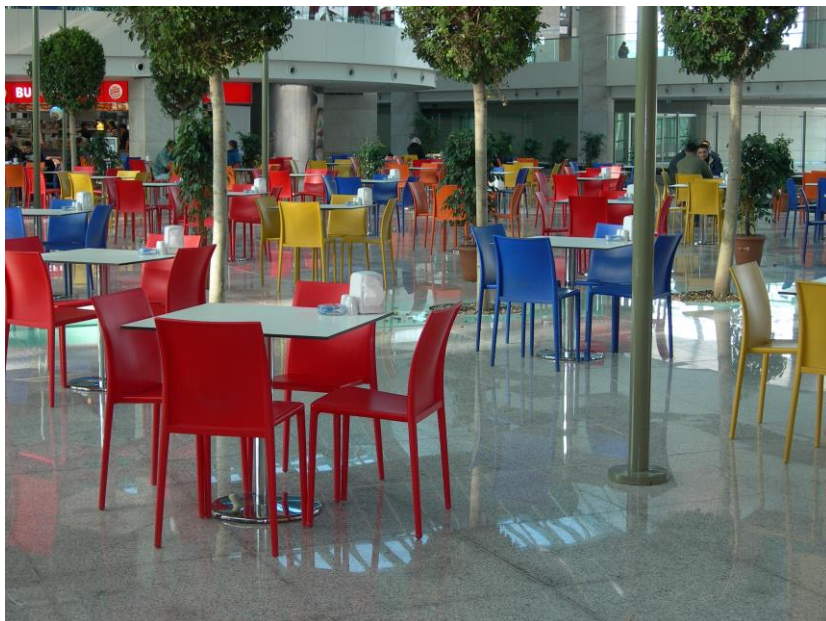

LUCIDO

Outdoor Chairs

Specifications & Finishes

Model	H x W x D	Shipping Weight	Product Description	Color / Finishes
LUCIDO	32 5/16" x 18 1/4" x 19 11/16"	42 lbs.	Techno polymer chair with co-injected metal frame. Stackable 5 units high. Ships assembled. Designed for outdoor use. Sold in cartons of 4 only.	White, Dark Grey and Teal

LUCIDO chairs have been BIFMA certified with a weight rating of 252 pounds.

Also available in Beige, Red, Dark Blue, Black, Dark Brown, Pearl Grey, Green, Orange, Mustard, Light Brown or Pink as special order.