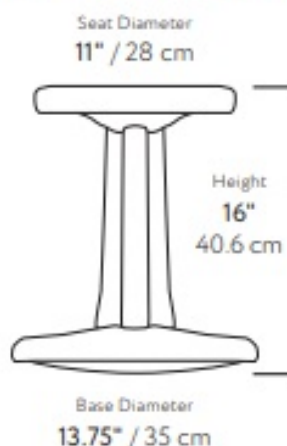

Kore™ Junior Wobble Chair (16")

The Junior Wobble Chair means your kids don't have to sit still.