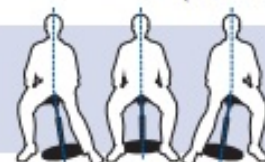

Kore Design, LLC
1200 County Rd, Rt 523
Flemington, NJ 08822
(912)559-5673 (912)559-5670
info@korestool.com
www.korestool.com

Keep
moving
while
sitting!

Rock
Stretch
Balance
Swivel

Perfect standing desk stool: supports your weight, takes the load off your legs and gives you a rest from standing by letting you perch. The best office stool for your stand-up desk!

Item#

KOR1509
KOR1500

Color

Black Leather-like
Black Fabric

UPC Codes

6-32201-11509-4
6-32201-11500-1