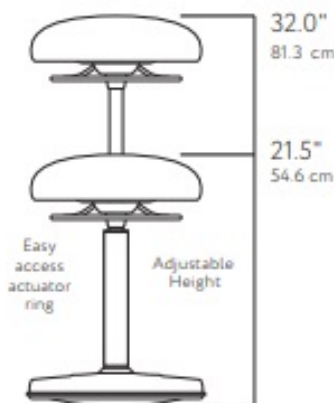

Specifications

Seat

Diameter 14"
Available in Fabric or Caressoft™
Leather-like

Base

Diameter 15"
Black powder-coated stamped steel with vinyl cover

Piston

Ring operated,
Non-rotating
pneumatic cylinder
Chrome finish

Max load weight

350 Lbs (159 kg)

Item weight

15 Lbs (6.8 kg)

Carton weight

19 Lbs (8.6 kg)

Carton dimensions

19 x 17 x 11 in
(48 x 43 x 28 cm)