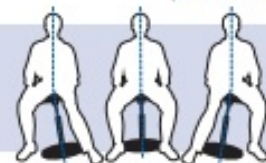

Keep moving while sitting!

Rock Stretch Balance Swivel

Adjustable height and gently-rounded base lets you comfortably sit while helping exercise your core muscles. Keep your body moving while your mind stays focused and on task.