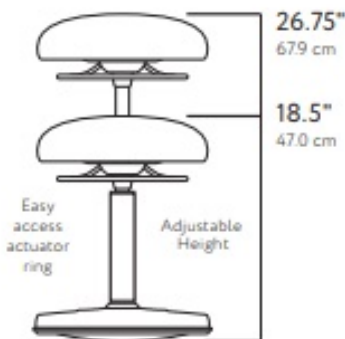

Kore™ Office Everyday Plus Active Chair (18.5" - 26.75")

Kore™ award-winning products are designed to create a better life environment. Kore™ patented design allows a rocking motion while sitting which will strengthen one's core (lower back and stomach) with daily use.

Specifications

Seat

Diameter 14"
Available in Fabric or Caressoft™ Leather-Like

Base

Diameter 15"
Black powder-coated stamped steel with vinyl cover

Piston

Ring operated, Non-rotating pneumatic cylinder
Chrome finish

Max load weight

350 Lbs (159 kg)

Item weight

15 Lbs (6.8 kg)

Carton weight

18.5 Lbs (8.4 kg)

Carton dimensions

17.5 x 17 x 11 in
(45 x 43 x 28 cm)

Keep moving while sitting!

Rock Stretch Balance Swivel

Adjustable height and gently-rounded base lets you comfortably sit while helping exercise your core muscles. Keep your body moving while your mind stays focused and on task.