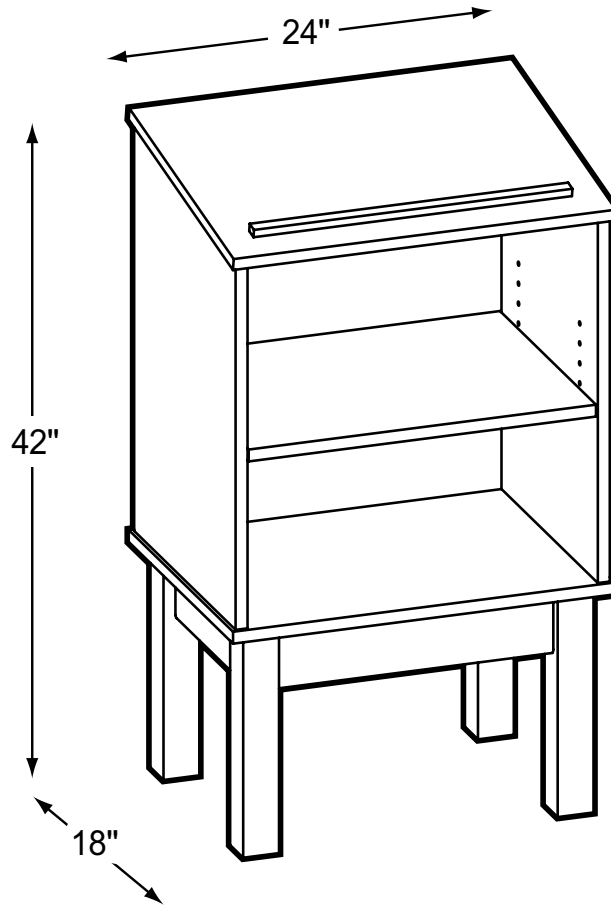

VISION SERIES

VS-3026

Dictionary Stand

Product Specs

- 3/4" color selected plain sliced veneer
- Natural or Medium finish
- 3mm oak edge banding
- 3/4" x 1 1/2" solid oak molding on leading edges 80mm grommet
- 3mm oak edge banding
- 2 1/4" solid oak legs
- 1/4" Leg connector plate
- Adjustable glides
- 2 3/8" solid oak skirt
- 5mm steel shelf supports
- One adjustable shelf.
- Oak pencil stop
- Custom finish available per quote