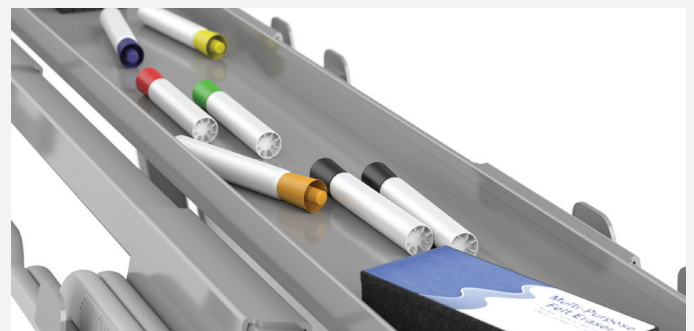

ECHO

ECEASEL

EASEL FOR WHITE BOARDS

The Echo Series Easel was designed to support analog learning in the classroom where collaboration and ideation are critical. Analog tools support multiple learning styles and the Echo Personal White Board system is the perfect solution for both individual and group work activities.

Learn. Think. Do.™

Furniture solutions for flexible and agile learning environments that encourage individual choice, increased movement and dynamic student engagement.

MULTI-FUNCTIONAL DESIGN

The Echo Easel is designed to work in any classroom setting as well as other learning environments. It can carry up to 40 individual white boards allowing this single unit to function as a transportation and display system. All metal construction insures years of continued use.

EASY TO USE DISPLAY HOOKS

The Echo Mobile Easel has 4 convenient hooks on each side of the unit. Each hook can hold two personal white boards allowing multiple students work to be displayed at a time. A total of 8 white boards can be displayed and transported easily while keeping them securely in place. An additional 24 white boards can be docked and stored for easy transportation and access in the center of the Easel.

CONVENIENT STORAGE FOR TOOLS

The top of the Echo Easel has an easy access tool tray for extra markers and erasers. These tools are secure and in place while the easel is being moved across the room or across the school. The tool tray has plenty of room for markers, erasers, magnets and any other accessory that you might need.