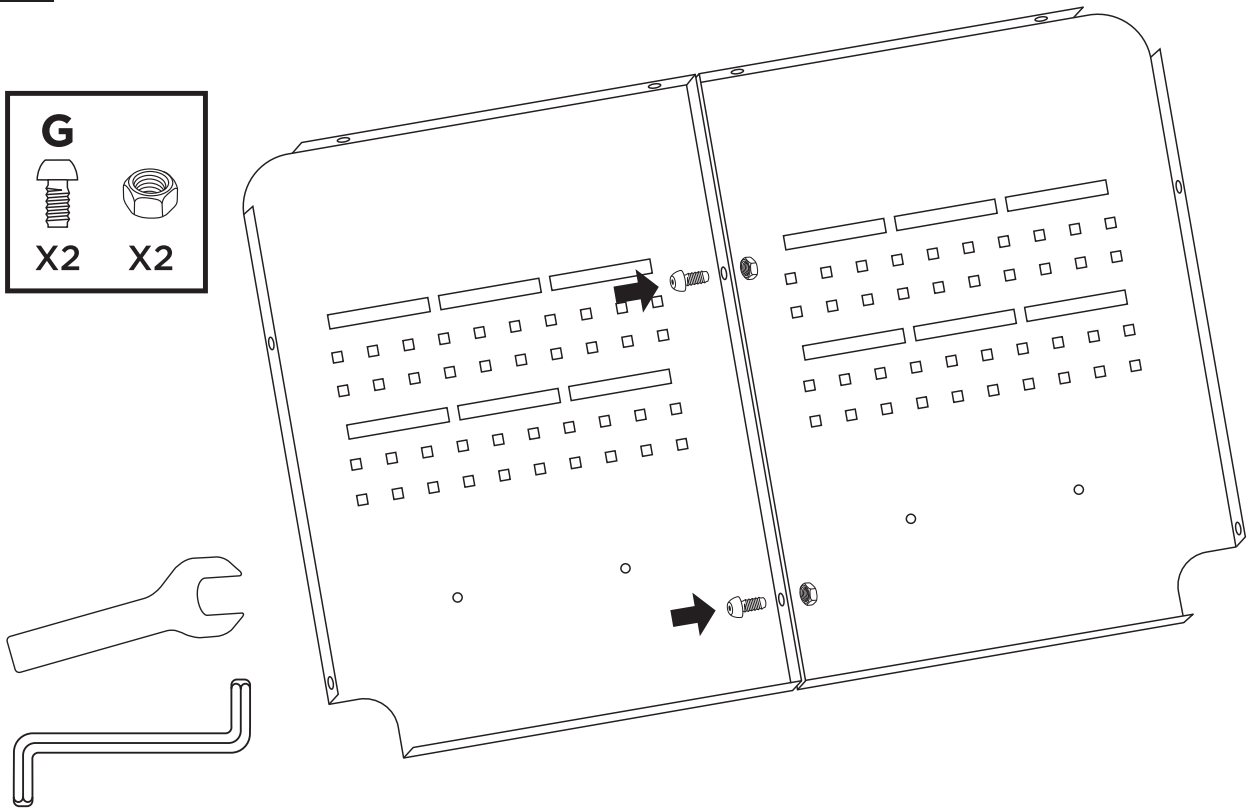

callero

Storage with style.

MST01 Makerspace trolley

Dimensions: 1560(H) x 1025(W) x 430mm(D).

BOX 1: MSCAR3444

1080(L) X 480(W) X 120mm(H) – 23.5 KG

Box
MSCAR3444

A	B	C	E	G
X8	X16	X14	X10	X14
	X2			
			3mm X1 4mm X1	
	X2		X2	
		X24		X24
X1				
				X1
				X7
				X2

MST01 Makerspace trolley

Dimensions: 1560(H) x 1025(W) x 430mm(D).

BOX 2: MSUPP0144

1090(L) X 510(W) X 130mm(H) – 13.2 KG

1

2

3

4

7

8

9

10

11

G

X8

12

C

X2

**Runners and
Tray spacing guide.**