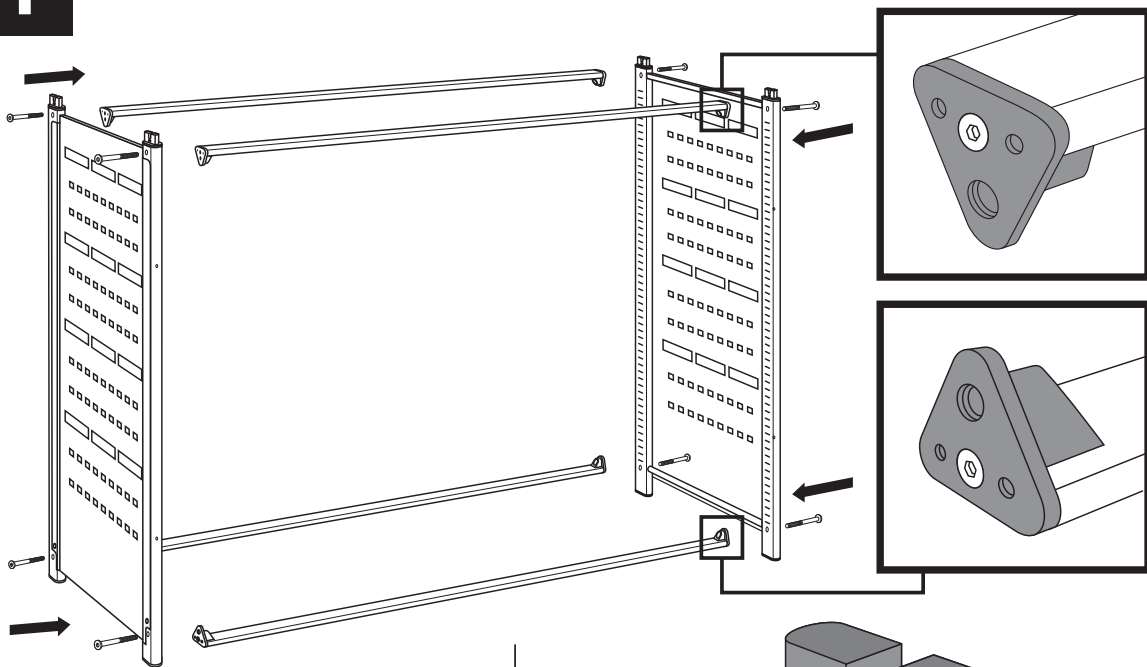

MST01 Makerspace trolley

Dimensions: 1560(H) x 1025(W) x 430mm(D).

BOX 2: MSUPP0144

1090(L) X 510(W) X 130mm(H) – 13.2 KG

1

2

3

4

C

X2

**Runners and
Tray spacing guide.**