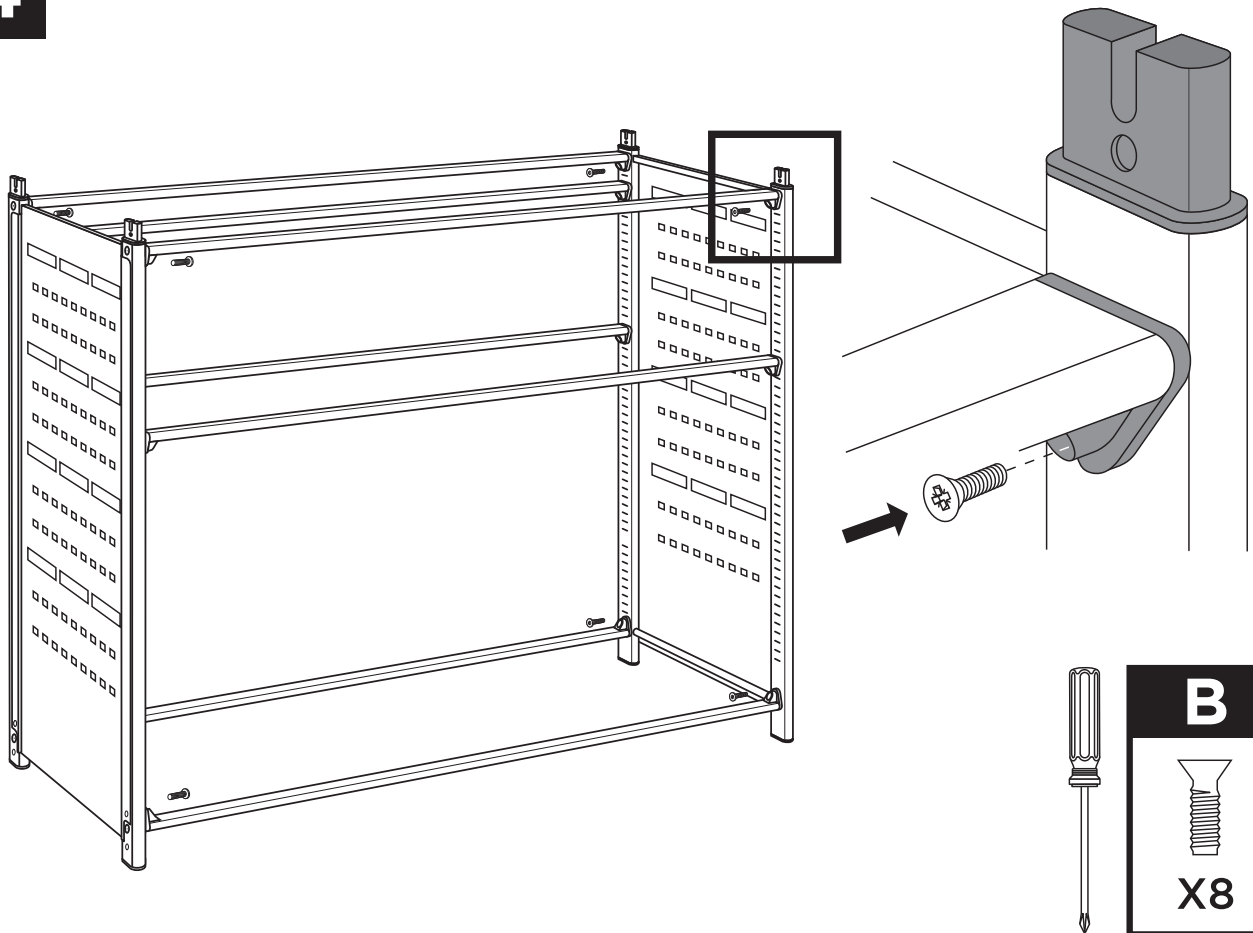

callero

Storage with style.

MST01 Makerspace trolley

Dimensions: 1560(H) x 1025(W) x 430mm(D).

BOX 1: MSCAR3444

1080(L) X 480(W) X 120mm(H) – 23.5 KG

Box
MSCAR3444

A	B	C	E	G
X8	X16	X14	X10	X14
	X2			
			3mm X1 4mm X1	
	X2		X2	
		X24		X24
X1				
				X1
				X7
				X2

MST01 Makerspace trolley

Dimensions: 1560(H) x 1025(W) x 430mm(D).

BOX 2: MSUPP0144

1090(L) X 510(W) X 130mm(H) – 13.2 KG

1

2

3

4

C

X2

**Runners and
Tray spacing guide.**