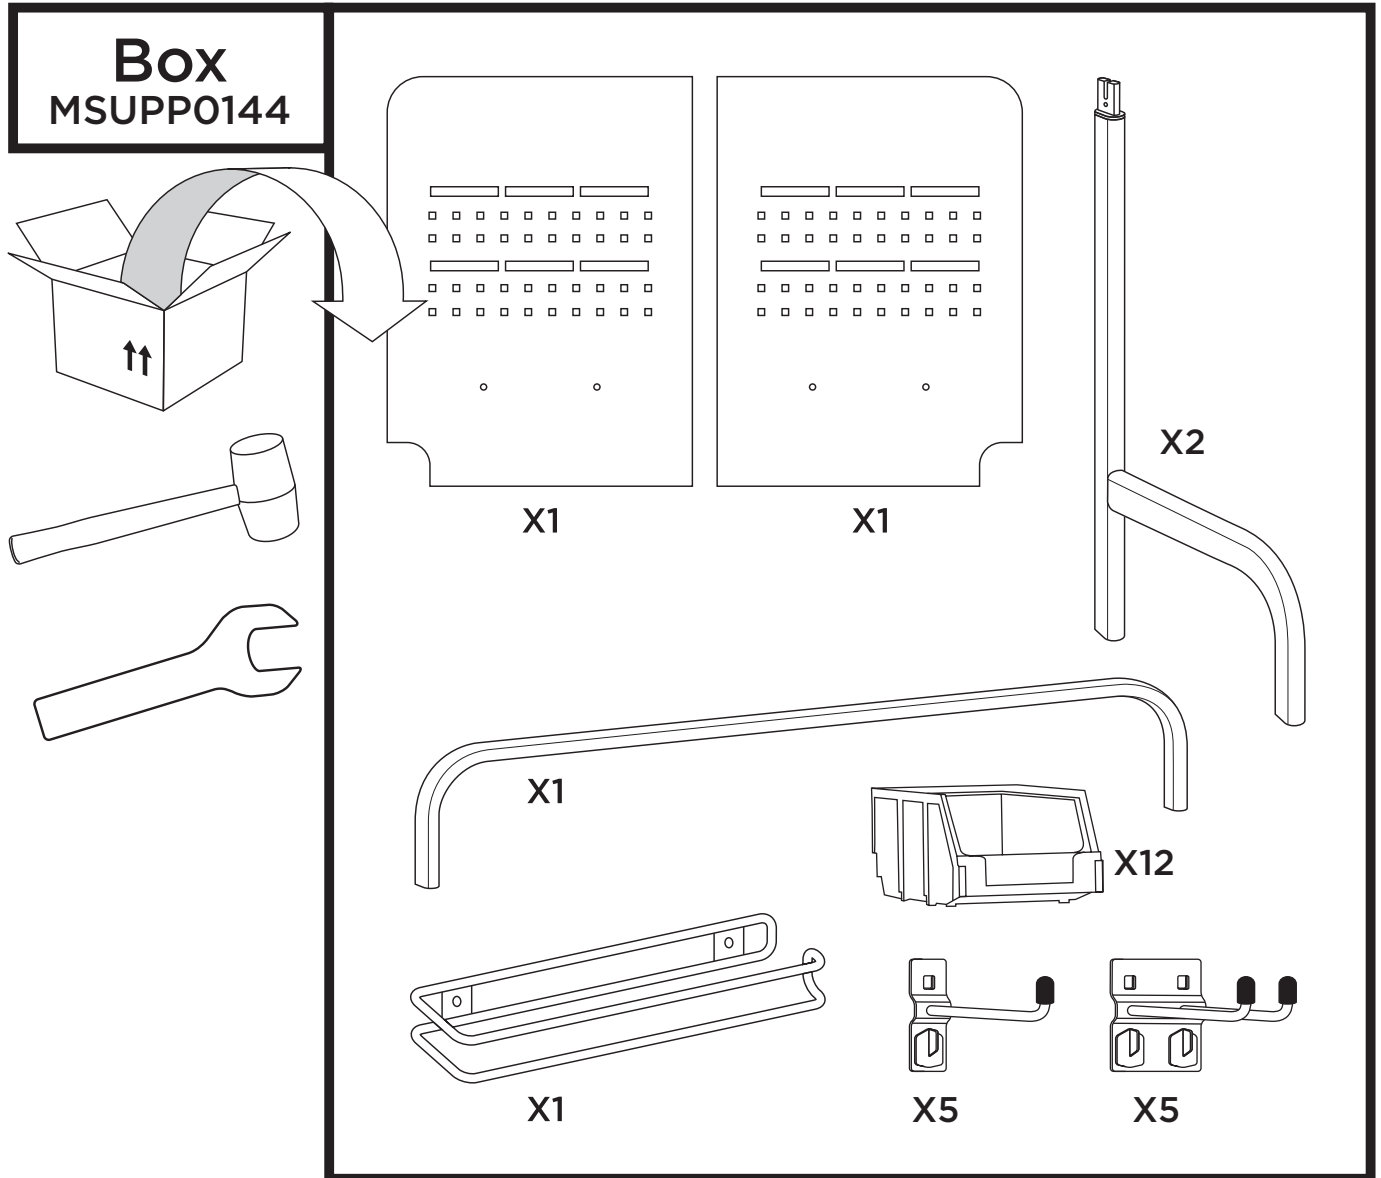

callero

Storage with style.

MST01 Makerspace trolley

Dimensions: 1560(H) x 1025(W) x 430mm(D).

BOX 1: MSCAR3444

1080(L) X 480(W) X 120mm(H) – 23.5 KG

Box
MSCAR3444

A	B	C	E	G
X8	X16	X14	X10	X14
	X2			
			3mm X1 4mm X1	
	X2		X2	
		X24		X24
X1				
				X1
				X7
				X2

MST01 Makerspace trolley

Dimensions: 1560(H) x 1025(W) x 430mm(D).

BOX 2: MSUPP0144

1090(L) X 510(W) X 130mm(H) – 13.2 KG

1

2

3

4

C

X2

**Runners and
Tray spacing guide.**