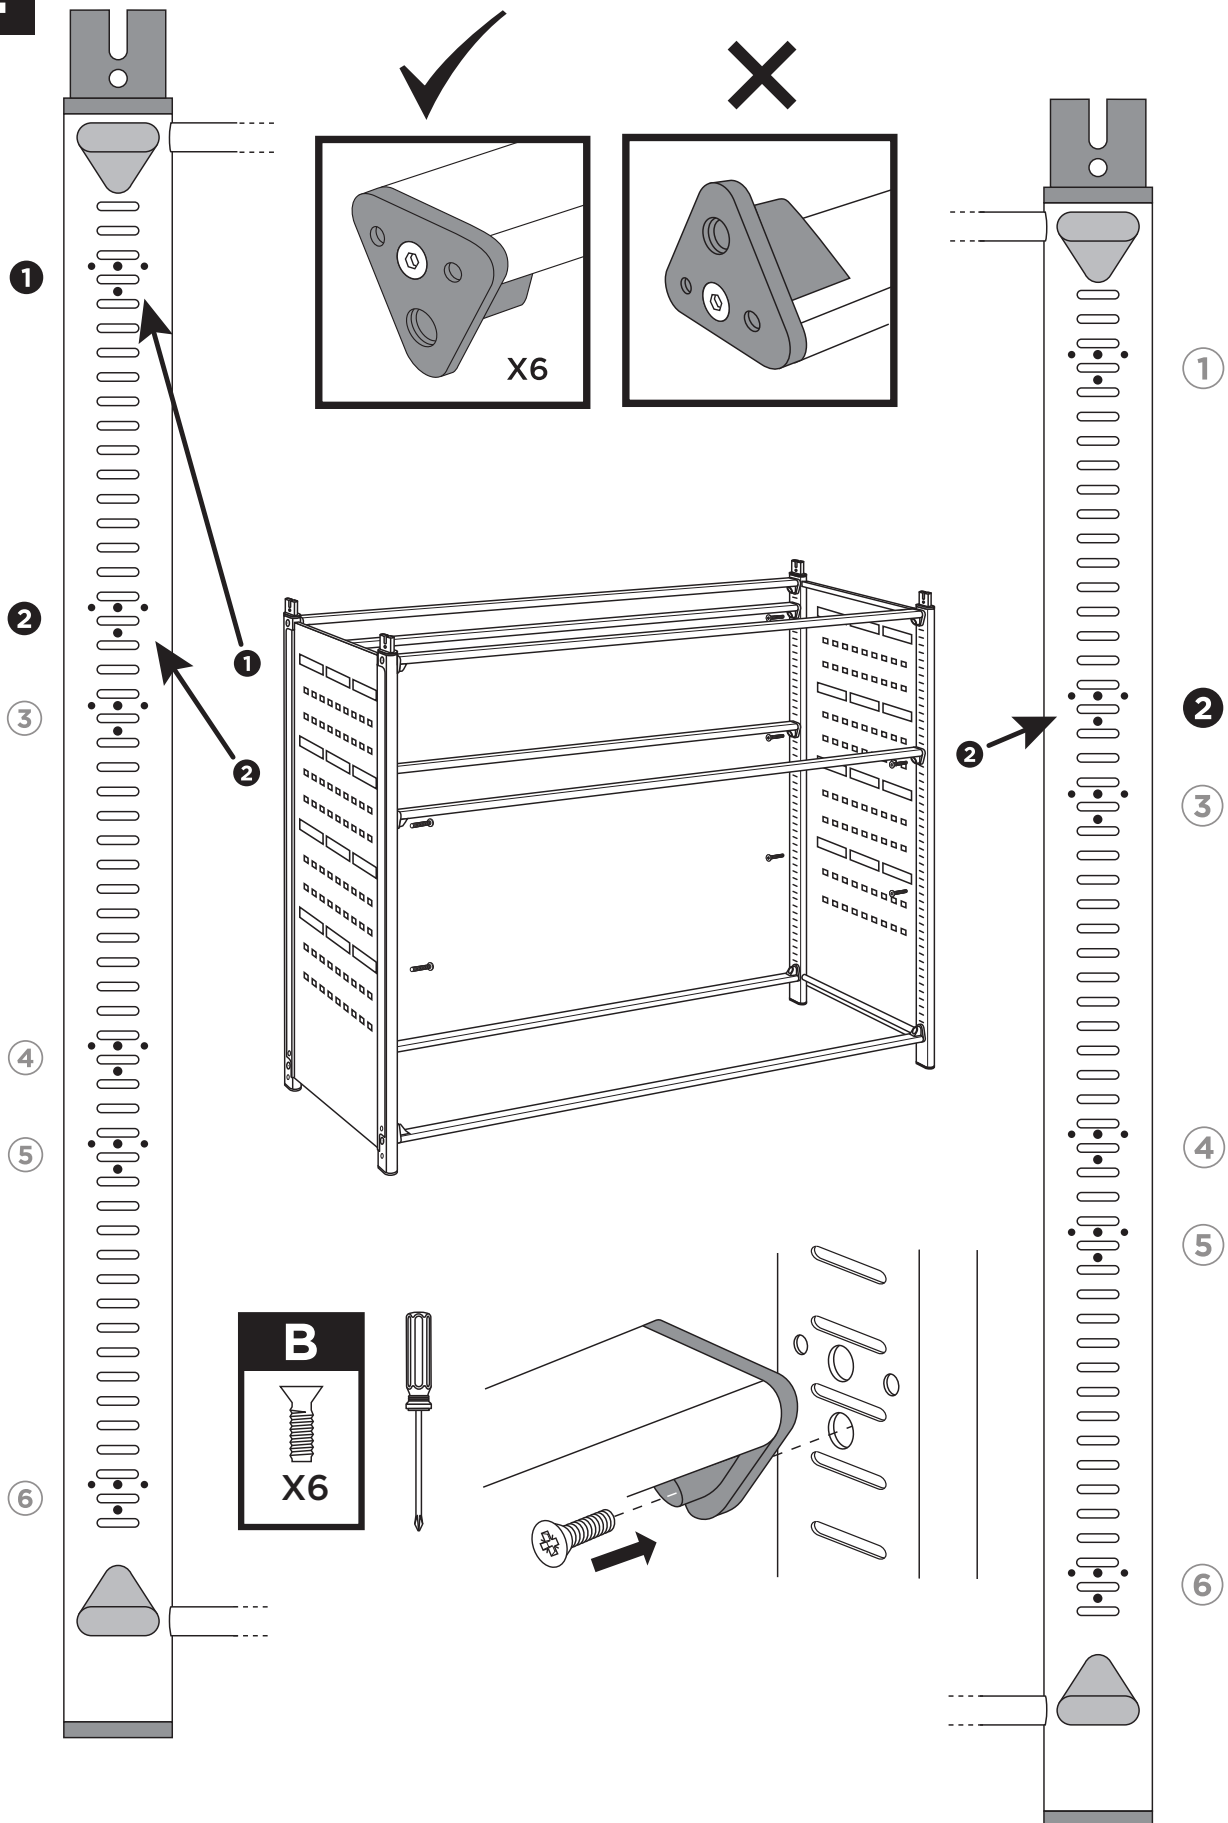

callero

Storage with style.

MST01 Makerspace trolley

Dimensions: 1560(H) x 1025(W) x 430mm(D).

BOX 1: MSCAR3444

1080(L) X 480(W) X 120mm(H) – 23.5 KG

Box
MSCAR3444

A	B	C	E	G
X8	X16	X14	X10	X14
	X2			
			3mm X1 4mm X1	
	X2		X2	
		X24		X24
X1				
				X1
				X7
				X2

MST01 Makerspace trolley

Dimensions: 1560(H) x 1025(W) x 430mm(D).

BOX 2: MSUPP0144

1090(L) X 510(W) X 130mm(H) – 13.2 KG

1

2

3

4

C

X2

**Runners and
Tray spacing guide.**