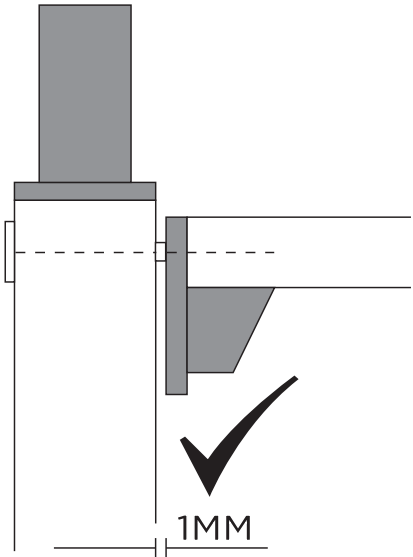

callero

Storage with style.

MST01 Makerspace trolley

Dimensions: 1560(H) x 1025(W) x 430mm(D).

BOX 1: MSCAR3444

1080(L) X 480(W) X 120mm(H) – 23.5 KG

Box
MSCAR3444

A	B	C	E	G
X8	X16	X14	X10	X14
	X2			
			3mm X1 4mm X1	
	X2		X2	
		X24		X24
X1				
				X1
				X7
				X2

MST01 Makerspace trolley

Dimensions: 1560(H) x 1025(W) x 430mm(D).

BOX 2: MSUPP0144

1090(L) X 510(W) X 130mm(H) – 13.2 KG

1

2

3

4

C

X2

**Runners and
Tray spacing guide.**