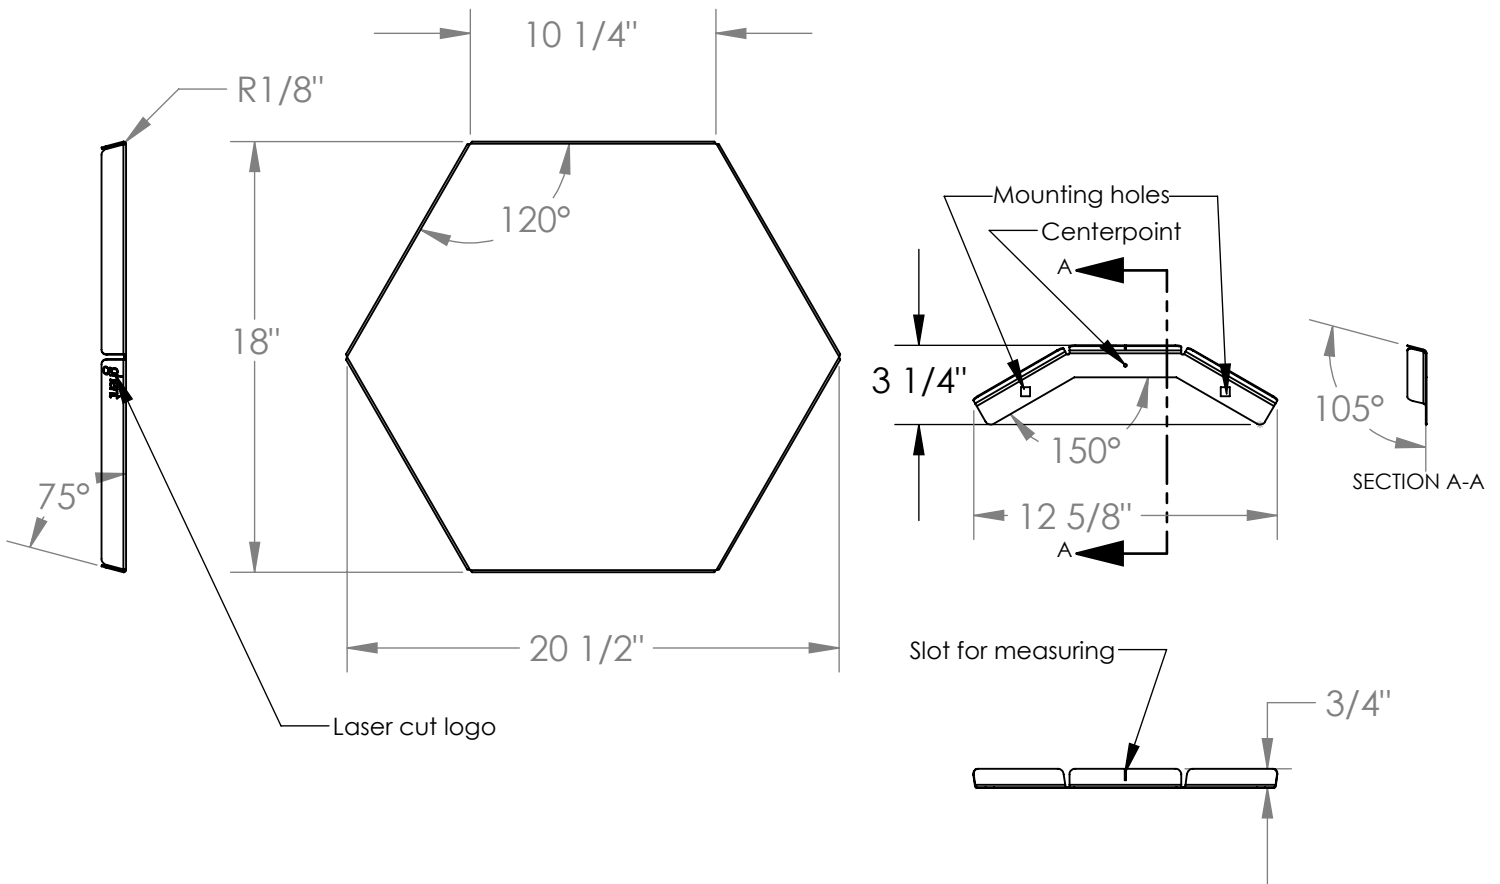

## Materials:

- Hex is made of 20ga. sheet steel.
- Hex is finished with a dry erasable powder coating.
- Hex Mount is made of 20 ga. sheet steel.
- Hex Mount is finished with a standard powder coating.

## Features:

- Hex Mount features a laser cut measuring slot and centerpoint for easy installation.
- Hex Board simply slides over the Hex Mount for a quick and secure display.
- Available in seven colors:  
Bright Blue, Bright White, Gray, Lime Green, Light Blue, Rose, and Marigold

*\* sizes are approximate*

COMMON CONFIGURATIONS FOR COMMON BOARD SIZES					
SIZE	OREINTATION	SIZE COMPARE	# OF BOARDS	HEIGHT	WIDTH
4X4	HORIZONTAL	SMALLER	4	45.5"	36.5"
4X4	HORIZONTAL	LARGER	9	64"	52.5"
4X4	VERTICAL	SMALLER	4	36.5"	45.5"
4X4	VERTICAL	LARGER	9	52.5"	64"
4X6	HORIZONTAL	SMALLER	8	45.5"	68.5"
4X6	HORIZONTAL	LARGER	15	64"	84.5"
4X6	VERTICAL	SMALLER	6	36.5"	64"
4X6	VERTICAL	LARGER	12	52.5"	82.5"
4X8	HORIZONTAL	SMALLER	10	45.5"	84"
4X8	HORIZONTAL	LARGER	18	64"	100"
4X8	VERTICAL	SMALLER	9	36.5"	91.75"
4X8	VERTICAL	LARGER	18	52.5"	110"
4X10	HORIZONTAL	SMALLER	14	45.5"	116.5"
4X10	HORIZONTAL	LARGER	24	64"	132.25"
4X10	VERTICAL	SMALLER	12	36.5"	119.25"
4X10	VERTICAL	LARGER	19	52.5"	128.5"
4X12	HORIZONTAL	SMALLER	16	45.5"	132.25"
4X12	HORIZONTAL	LARGER	27	64"	148.25"
4X12	VERTICAL	SMALLER	14	36.5"	137.75"
4X12	VERTICAL	LARGER	24	52.5"	156.25"

Note: All dimensions are based on a 1/2" board spacing.

DAISY CONFIGURATIONS			
OREINTATION	# OF BOARDS	HEIGHT	WIDTH
HORIZONTAL	7	55"	52.5"
VERTICAL	7	52.5"	55"