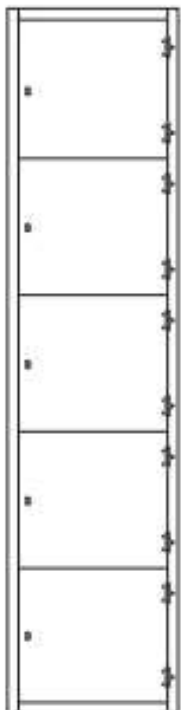

DIZZY

From one door to five, Dizzy lets you set the rhythm, matching your storage space to anything and everything you have to stash away.

- A 75" high and 21" deep design provides generous storage space.
- Available with five doors, two doors, or 1 door with a shelf on top.
- Finish options let you add a pop of color to your office or create a calm, subdued look.

DIMENSIONS

15", 18" Width

75" Height

21" Depth

DOOR CONFIGURATIONS

5 Doors
(Each 15"H X 18"W)

2 Doors
(Top 15" X 18", Bottom 60" X 18")

1 Door, 1 Shelf
(Top 15" X 18", Bottom 60" X 18")