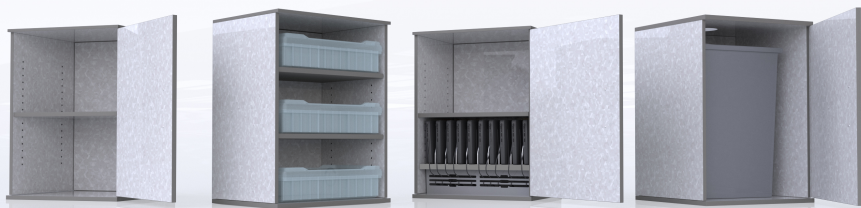

cef

www.cefinc.com

THE QUAD POD

CREATE YOUR SPACE

The Quad Pod table by CEF is a revolutionary concept in educational furniture design! This design concept allows you to customize your table according to the storage and functionality needs that you may have in a makerspace or classroom. CEF has designed four different square "pods" that allow for storage, a trash bin, device charging & storage or storage with bins. You can mix & match the pods, or have all four pods identical-your choice! These four pods drop into a metal frame on casters that form a sturdy base for a 48x48 butcher block top that secures to the pods, thus creating the most flexible and ingenious collaborative table around!

Available in 34" Height

THE QUAD POD
CREATE YOUR SPACE

Finish Choices:

PICK A POD!

BASIC ADJUSTABLE SHELF STORAGE
2 SHELVES INCLUDED

STORAGE BINS
3 BINS W/LIDS

10-15 SLOT DEVICE
STORAGE & CHARGING

TRASH BIN
(GROMMET HOLE IN TABLETOP)

PICK A FINISH!
(SHOWN IN FOLKSTONE HEX)

Finish Choices:

Dogbone White

Folkstone Hex

Paint Scrape Steel

Northsea Grey

Wilsonart Grey