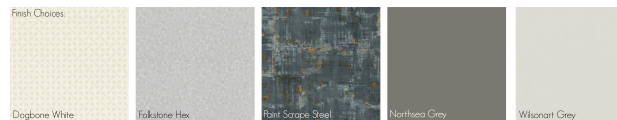

THE QUAD POD
CREATE YOUR SPACE

Finish Choices: