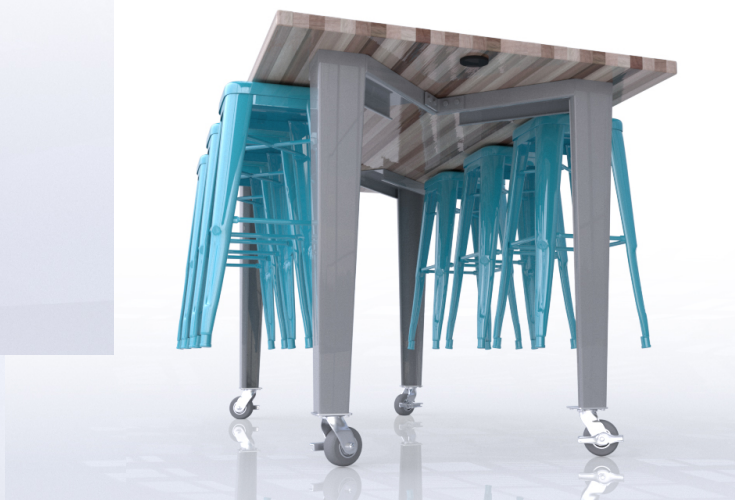

THE IDEA ISLAND

Invent. Dream. Excite. Aspire.

DETAILS

Standard:

ADA Compliant
Two Fixed Heights: 34" or 42" (48W x 84L)
Heavy duty 5" casters
Solid maple butcher block work surface- 1.5" thickness
Cable Management

Options:

Chemtop 2-Chemical Resistant Top by Formica
Dual Dock Electrical Station
(4 AC, 4 USB, 1 HDMI, 1 VGA)
Satin Finish on Butcher Block-UV Coating Protectant
Backpack hooks
Seating for Six
(includes 6 magnet mounts & six metal stools)
Seating for Eight
(includes 8 magnet mounts & eight metal stools)