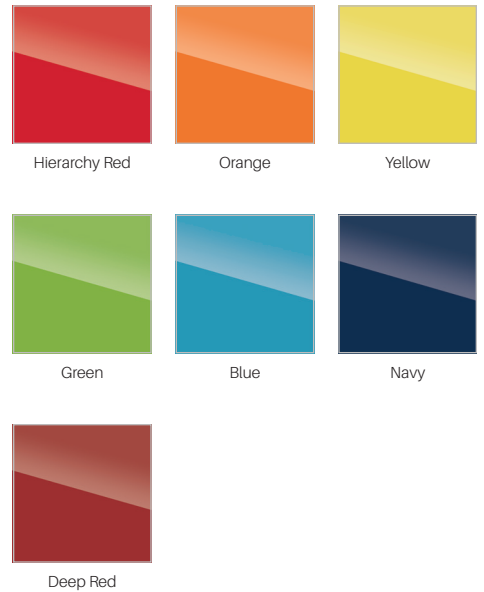

Visionary[®] Hierarchy Boards

Magnetic Glass Dry Erase Boards

MOORECO[™]

New!

In Stock

50
Year Limited
Warranty

Glass Color Options:

Visionary® Hierarchy Magnetic Glass Boards

- Modernize your space with a functional and contemporary image. Visionary® Hierarchy magnetic glass boards provide the best of a quality whiteboard with smart style.
- Borderless and seamless, the board is available in seven modern colors to match your environment and our line of Hierarchy furniture: deep red, Hierarchy red, orange, yellow, green, blue, and navy.
- Tempered safety glass ideal for use in any environment. Compatible with any dry/wet-erase marker, grease pen, etc. Easily cleans without ghosting or staining. Accepts rare earth magnets.
- Attractive stainless steel mounting standoffs. Mounts are standard with a silver finish, but accessory mounts now available with a brass finish for an upgraded appearance (purchase separately).
- Includes aluminum accessory tray and set of magnets. Glass accessory tray available separately.
- Fifty year limited warranty. Has achieved GREENGUARD GOLD Certification.

Part No.	Item	Product Dimensions	Ship Wt.
Visionary Hierarchy Board			
83844-XXXX	Visionary Hierarchy Board (3' x 4')	35.43"H x 47.24"W	42 lbs
83845-XXXX	Visionary Hierarchy Board (4' x 6')	47.24"H x 70.87"W	79 lbs
83846-XXXX	Visionary Hierarchy Board (4' x 8')	47.24"H x 94.49"W	104 lbs
Optional Accessories			
572*	Glass Accessory Tray	1"H x 12"W x 4"D	2 lbs
B574V*	Brass Finish Mounts (set of 4)	For boards 47.24"H x 47.24"W and smaller	2 lbs
B574V6*	Brass Finish Mounts (set of 6)	For boards 47.24"H x 70.87"W	2 lbs
B574V8*	Brass Finish Mounts (set of 8)	For boards 47.24"H x 94.49"W	2 lbs