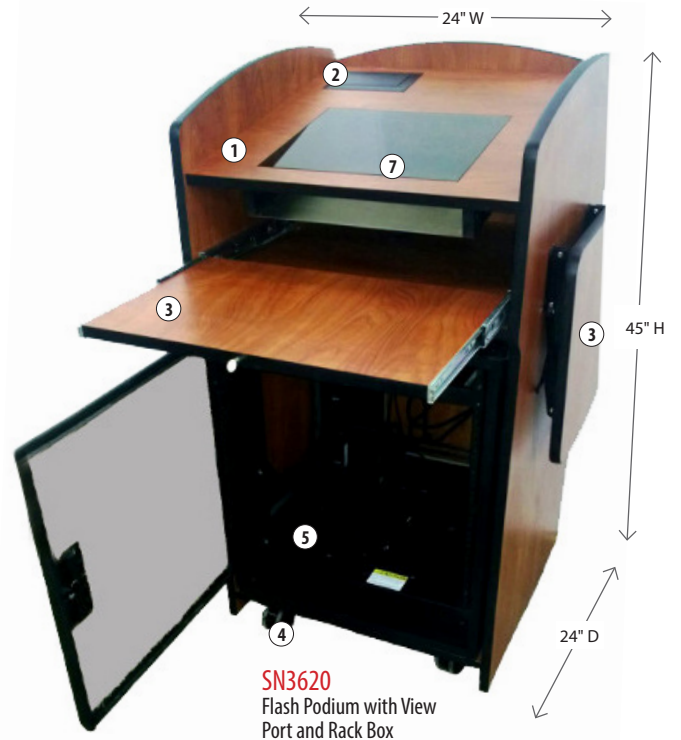

Flash Podiums

*A professional multimedia podium
with sophisticated features*

SN3620
Flash Podium with
Viewport

- With a convenient angled desktop and pencil stop to hold your reading and presentation materials
- A 3 position Flip-up Power / Data Port to accommodate AC / Computer / Audio connectivity, is standard on all models
- Wire drop at the rear of cabinet is also provided
- Reference shelf, adjustable shelf, and folding side shelf accommodate all your multimedia needs
- All models come with a 4-outlet surge protector strip
- Moves easily, with the help of four industrial hidden casters (two lock)
- SN3615 model comes with a removable rack box
- SN3620 comes with a removable rack box as well as a viewport to install a LCD Monitor below your desktop (fits 15" – 17" display size)

SN3610
Flash Podium

SN3610, SN3615, SN3620 Flash Podiums

FEATURES	Angled desktop for your reading materials ①
	Wire drop at the rear of cabinet
	Flip-up Data Port accommodates AC / Computer / Audio connectivity ②
	Reference shelf, adjustable shelf, and folding side shelf ③
	Moves easily, with the help of four industrial hidden casters (two lock) ④
	Spacious storage cabinet ⑤
	Removable Rackbox / 12RU storage / locked (SN3615, SN3620 only) ⑥
Viewport: 14" H x 15" W Tempered Glass Panel mounted flushed into fixed desktop. Adjustable LCD Display Mounting Bracket fits 15" – 17" display size (SN3620 only) ⑦	
MATERIALS/COLORS	Scratch resistant Melamine; Available in Maple, Cherry, Black and Gray
WARRANTY	1 year
DIMENSIONS	45"H x 24"W x 24"D, Ships fully assembled

AVAILABLE COLORS

Model #	Product Description	Product Wt.	MSRP
SN3620	Flash Podium with View port and Rack box	215 lbs	\$3,632.00
SN3615	Flash Podium with View port	205 lbs	\$2,904.00
SN3610	Flash Podium	155 lbs	\$2,056.00

All lecterns
ship fully
assembled!