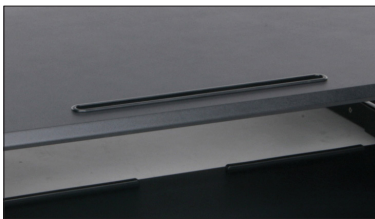

## Height Adjustable Sit to Stand Desktop Riser

### 5100 Height Adjustable Sit to Stand Desktop Riser

**5100**  
Height Adjustable Sit to Stand  
Desktop Riser w/ Keyboard Tray

- Sits on top of existing table or desk
- Large 23" x 35" work surface with separate keyboard tray
- Easy to use dual lever adjustment mechanism prevents accidental injury during movement
- Sturdy and stable even when fully extended with 35 lbs. weight capacity
- Groove in work surface to support a tablet or smartphone
- 15 different height adjustments ranging from 5.9" to 19.7"
- Wire management cutout
- Constructed using 3MM wrapped PVC and a heatshrinking process for a superior and durable bond

#### 5100

Work Surface: 35" W x 23" D  
 Keyboard / Mouse Deck: 35" W x 12" D  
 Adjustment Height Range: 5.9" H - 19.7" H  
 Closed Height: 5.9"  
 Fully-raised Height: 19.7"  
 Overall Width: 35"  
 Overall Depth: 30.50"

Black

Hydraulic-assisted lift handles

Easily adjusts from sitting to standing