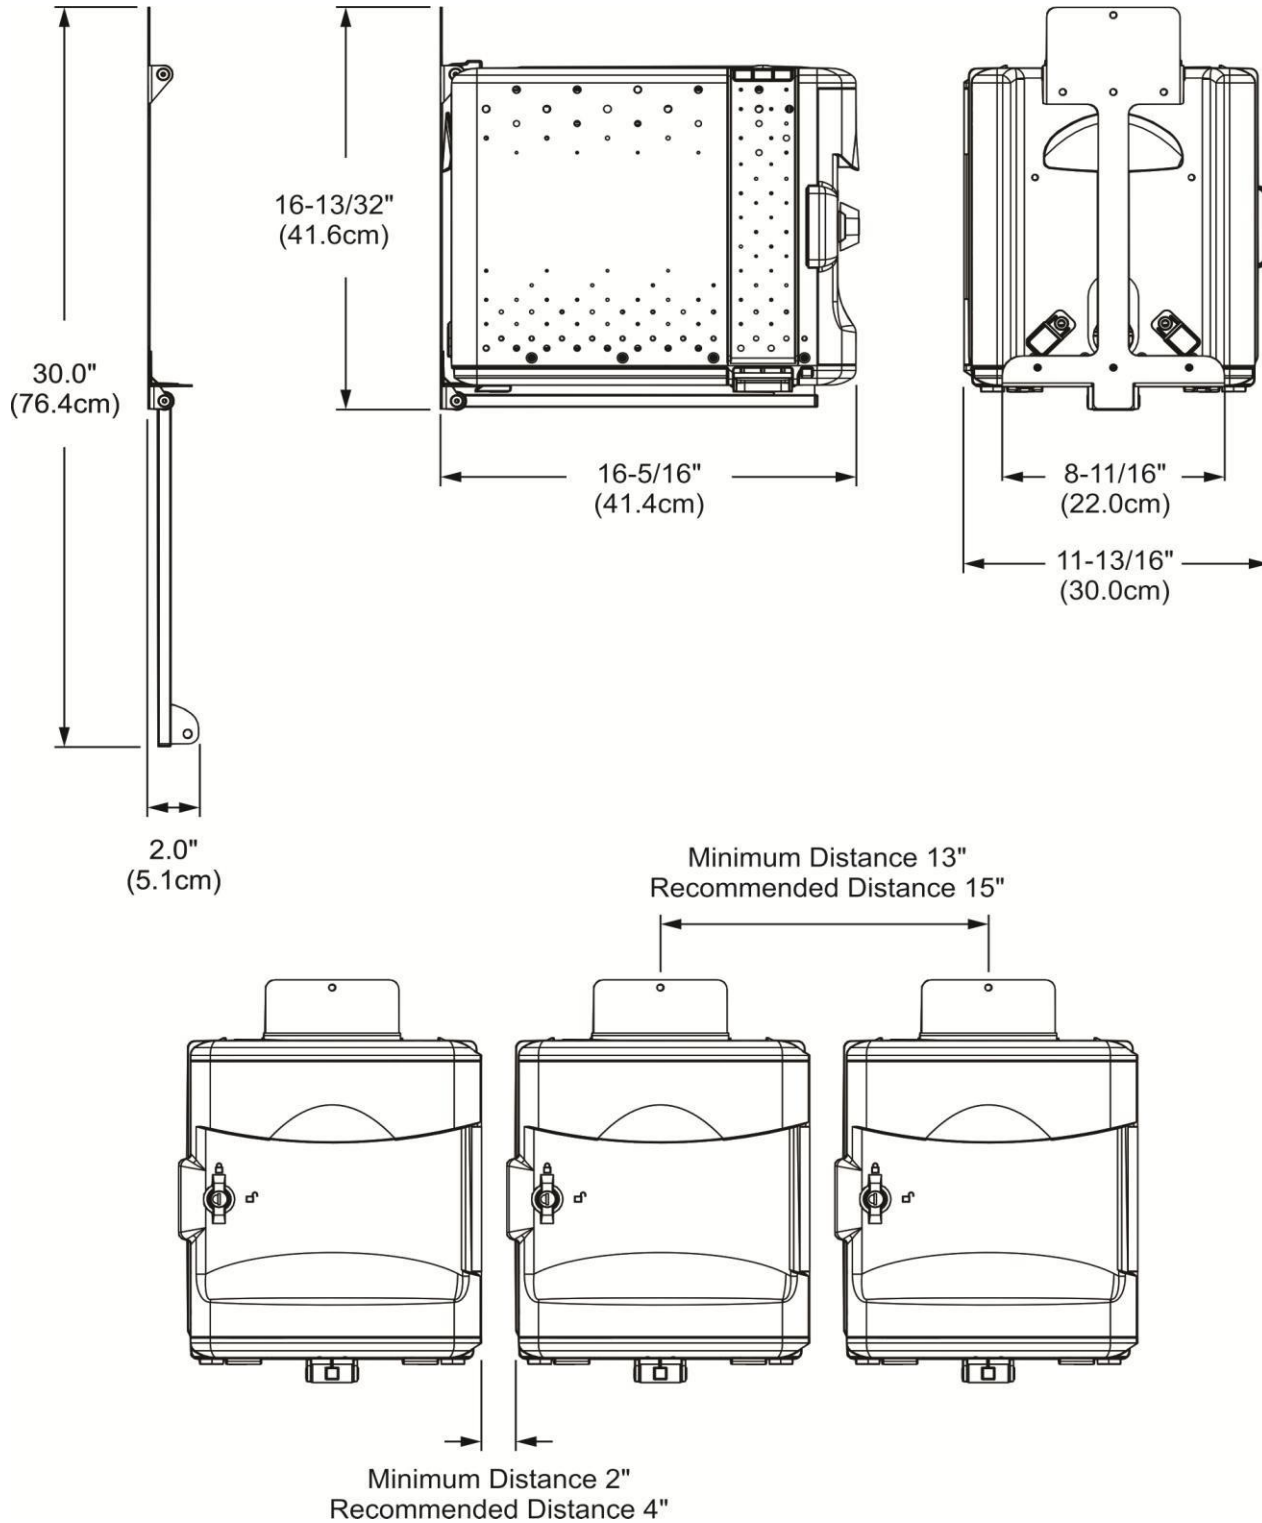

TechTub 2® Wall Mount Accessory Kit for 6 Device Tub

Model: FTT600-W

TechTub 2® Wall Mount Accessory Kit for 6 Device Tub

Model: FTT600-W

Warranty:

- 1 Year power strip warranty
- 5 Year bracket warranty
- Lifetime tub warranty

Physical Specifications:

Wall Mount with TechTub 2

16-5/16" L x 11-13/16" W x 16-13/32" H (41.4cm L x 30.0cm W x 41.6cm H)

Wall Mount without TechTub 2 (locking arm lowered)

2.0" L x 8-11/16" W x 30.0" H (5.1cm W x 22.0cm W x 76.4cm H)

Estimated Carton Size & Weights:

	Part No.	Carton Size (outer dimensions)	Carton Weight	Shipping Size (cubic feet)	Shipping Weights
Tech Tub 2 Wall Mount	FTT-ACW	6" H x 14" W x 17-1/2" D 15.2cm H x 35.6cm W x 44.5cm D	4lbs 1.8kg	0.88 ft ³	4lbs 1.8kg