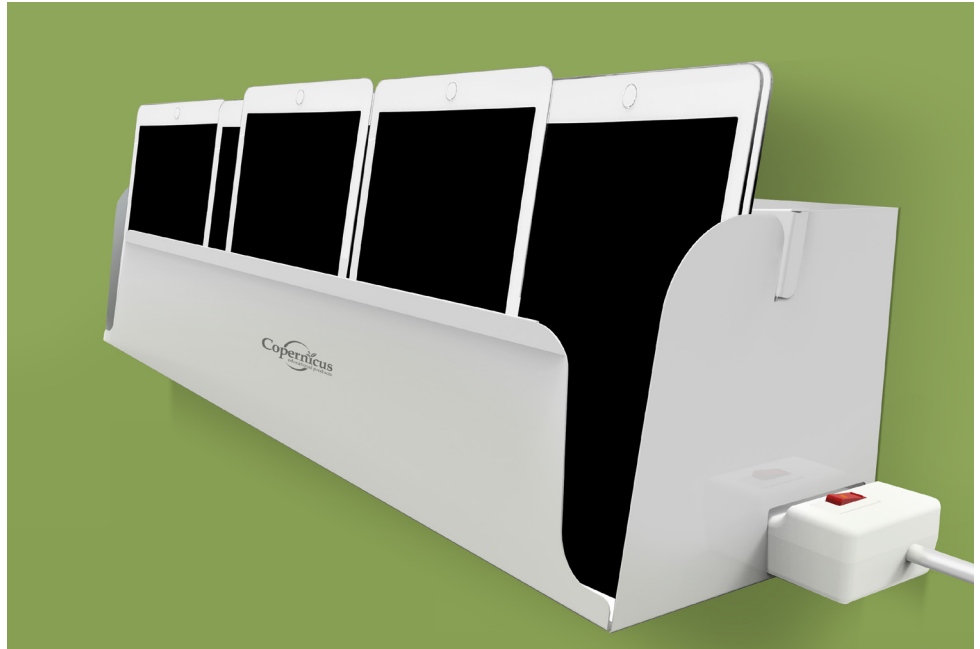

NEW! On-Wall Charging Center
(WCC1000) (holds up to 10 devices)

The Copernicus
Difference

Compact design keeps devices, cords
and adapters up and out of the way.

NEW! On-Wall Charging Center

The On-Wall Charging Center is an affordable charging and storage solution for up to 10 iPads®, 11" Chromebooks™ and other tablets. The space-saving design makes it easy for teachers and students to manage devices and keeps devices, cords and adapters up out of the way.

Cable clips keep cords organized and in line with each device

10 device power strip switch and plug are conveniently located outside the center for easy charging

Features:

- Holds all generations of iPads®, most 11" Chromebooks™ and other tablets
- Easily mounts to walls (mounting hardware not included)
- Removable divider helps make cable set up quick
- 10 outlet power strip with surge protector
- Cable clips to keep cords lined up with devices

Note: Designed for wall-mounted use only

Removable divider allows for easy access to power strip and device adapters during set up

SKU	Product name and details	Warranty and dimensions
WC1000	On-Wall Charging Center – holds up to 10 devices	Lifetime frame 1 year power strip 7 ½"H x 35"W x 7"D