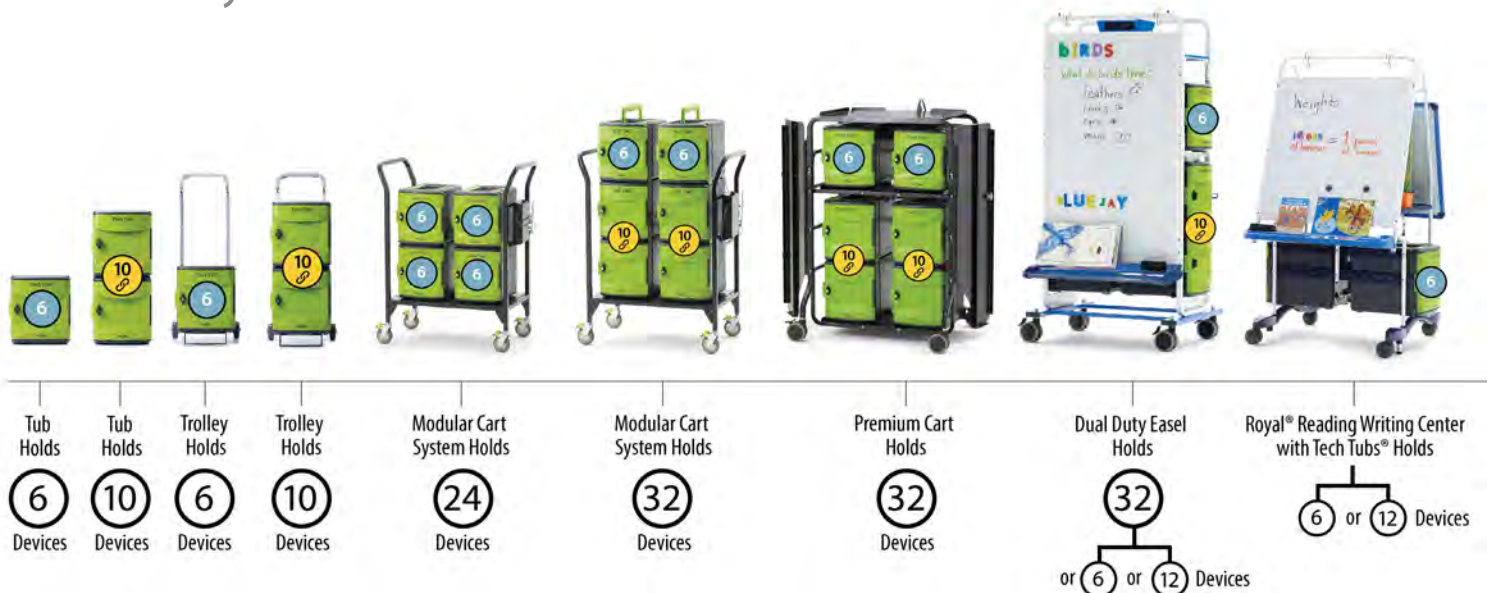

Tech Tubs[®] are sold individually, allowing schools to 'grow their technology' at a pace that supports their device budgets. They can store and charge 6 or 10 iPads[®], Chromebooks[™] or a combination of both.

Meet the Tech Tub²® family

The Tech Tub²® collection of device storage and charging systems has mobility at its core. Trolleys, Modular Carts, a Premium Cart and now a Dual Duty Teaching Easel, are all designed to easily move devices wherever learning takes place. The flexible Tech Tub²® system allows schools to purchase individual tubs, carts or both as they roll out devices.

Tech Tub²® (FTT600)

How many devices does each solution hold?

10 Indicates that two tubs are permanently connected together and hold 10 devices

6 Indicates that the single tub holds 6 devices

Tech Tub²[®]

Additional model with USB hub that syncs and charges iPads[®] (SKU FTT624-USB)

Holds 32 devices and the 2 lower tub sets are permanently connected together, but can be removed from the cart (FTT632)

Holds 24 devices and the tubs break apart using clips (FTT624)