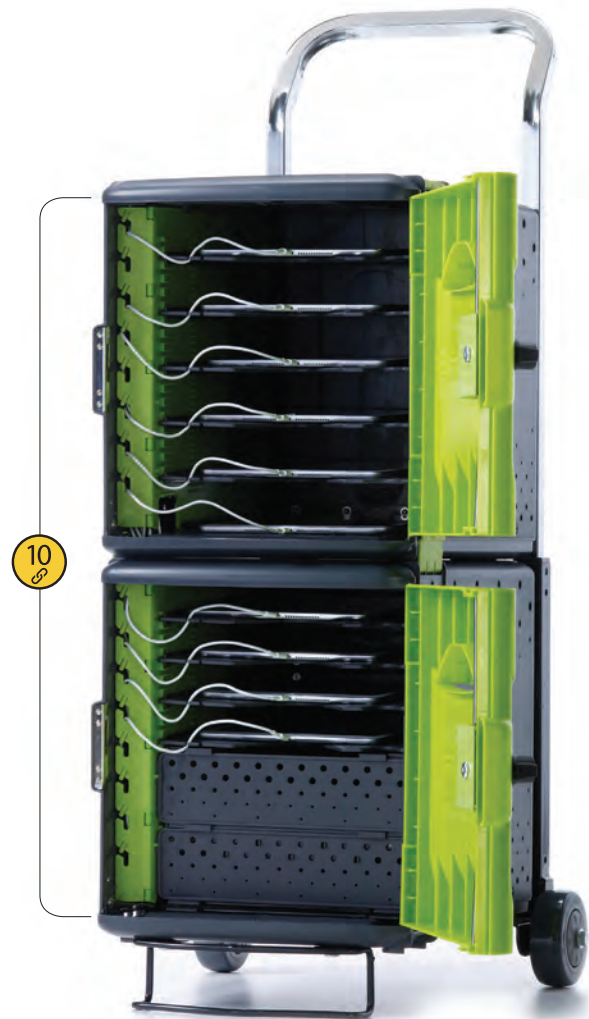

5 year frame

Tech Tub²® Trolley (FTT1010)

Tech Tub²® Modular Cart (FTT624)

Front view with handle extended (FTT606)

Back view cable management (FTT606)

Front view (FTT1010)

10

Indicates that 2 tubs are permanently connected together and hold 10 devices

Modular Cart - holds 32 devices (FTT632)

- Sturdy cart with two handles for ease of mobility
- Tubs break apart using clips - 2 lower tubs are permanently connected (2 x FTT600 and 2 x FTT1000)
- All tubs can be removed from the cart
- 3-point door lock with 2 keys (for each tub)
- Cable management on back
- 4" locking casters
- Power timer for charging (requires 1 outlet)