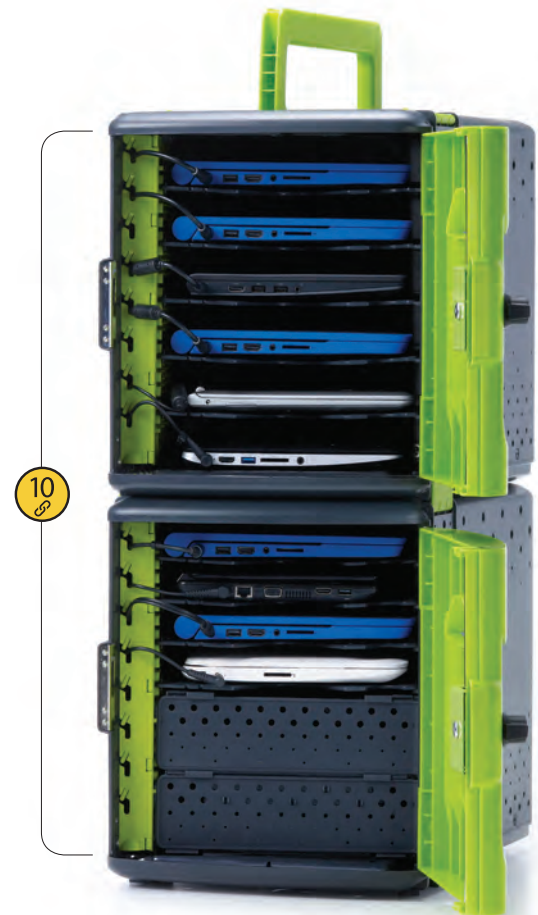

Premium Tech Tub² - holds 6 devices (FTT600)

- Two ergonomic handles on the door and back as well as a flip-up handle on the top
- Holds all generations of iPads[®], most 11" Chromebooks[™] and other tablets
- Tubs connect and break apart using clips
- Adjustable shelves accommodate devices with and without cases
- Easy-to-use side cable organizer and lower compartment to keep cords and adapters tidy
- Internal 6 outlet power strip with surge protection
- Cable hooks on the back to manage cord during transport
- Made from durable high impact ABS plastic
- Ventilation holes throughout to prevent heat build-up
- Mounting hardware to secure tub to a surface
- 3-point lock with 2 keys

Dimensions

FTT600: 13" H x 12 1/2" W x 16 1/4" D
 16 1/2" H x 12 1/2" W x 16 1/4" D (with handle up)
FTT1000: 26" H x 12 1/2" W x 16 1/4" D
 29 1/2" H x 12 1/2" W x 16 1/4" D (with handle up)

Warranty

Lifetime Tech Tub²[®]
 1 year power strip / USB hub

Premium Tech Tub² - holds 6 devices (FTT600)

Premium Tech Tub² - holds 10 devices (FTT1000)

Tech Tub² (FTT1000)

10

Indicates that 2 tubs are permanently connected together and hold 10 devices

6

Indicates that a single tub holds 6 devices