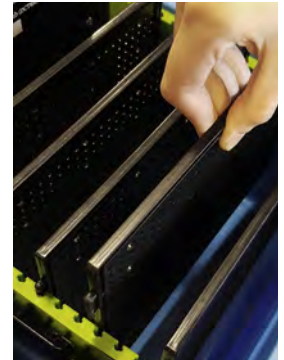

NEW! Device Charging Tub

(DCT600)

Copernicus
educational products

The Copernicus Difference

Designed with our durable Open Tubs
that have endured the rigours of
elementary classrooms for decades.

NEW! Device Charging Tub

The Device Charging Tub is an affordable charging and storage solution for iPads®, Chromebooks™ and other tablets. Its compact design fits into any classroom setting, is easy to carry, simple to use and is built with the same quality found in all Copernicus products.

Side cable management to keep cords tidy and in line with devices

Adjustable dividers to accommodate a wide range of devices with or without cases

Includes a 6 outlet power strip and cable hooks on the back to manage the cord during transport

Open Tub has handles on each end to make carrying easy

Features:

- Holds all generations of iPads®, most 11" Chromebooks™ and other tablets
- Adjustable dividers to accommodate devices with and without cases
- Easy-to-use side cable organizer
- 6 outlet power strip with surge protector
- Cable hooks on the back to manage cords during transport
- Made from durable plastic and metal components