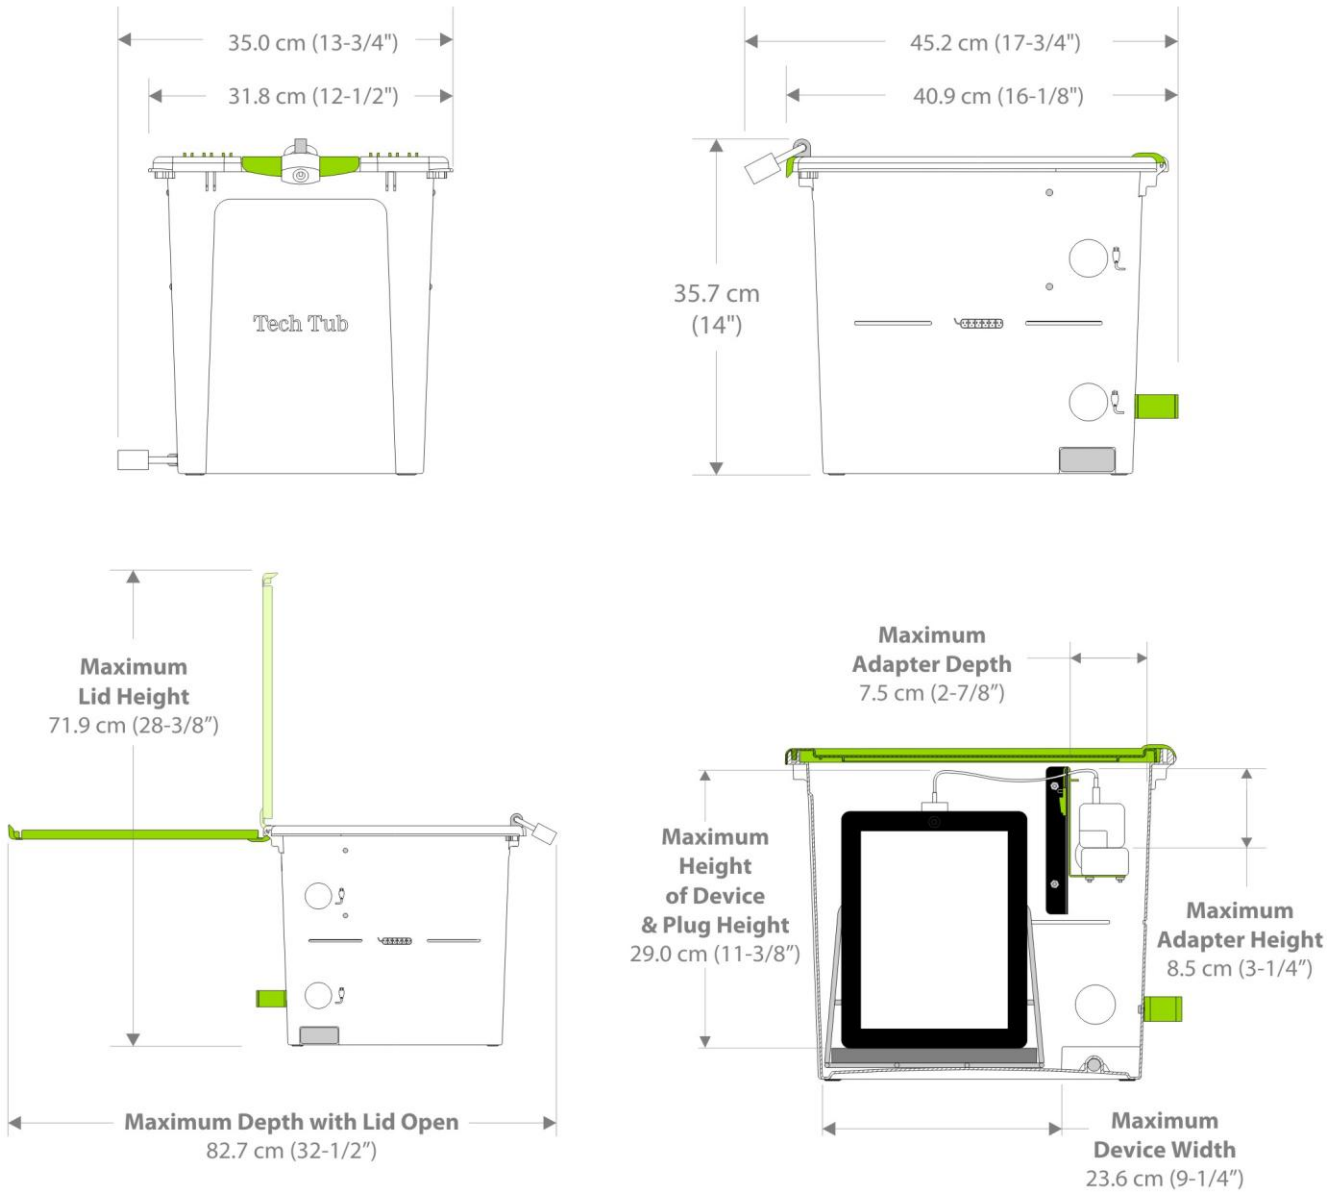

Tech Tub™

by Copernicus

Tech Tub™ 5 Device Premium (TEC500)

All dimensions ± 0.3 cm (1/8"). All weights ± 0.25 kg (0.5 lbs.)

Tech Tub™

by Copernicus

Product Specifications:

Warranty

Physical Specifications

Outer Dimensions: 31.8 cm (12-1/2") W x 40.9 cm (16-1/8") D x 35.7 cm (14") H

Outer Dimensions with Padlocks: 35.0 cm (13-3/4") W x 45.2 cm (17-3/4") D x 35.7 cm (14") H

Weight (TEC57; No Devices): 1.7 kg (3.8 lbs.)

Powerbar Specifications

Size: 24.4 cm (9-5/8") W x 4.5 cm (1-3/4") D x 4.0 cm (1-1/2") H

AC Rating: 125V 15A 60Hz

Circuit Total: 900 J

Clamping Voltage: Type3 SPD 500V(L-N)(L-G)(N-G)

Outlets: 6 Right-angle NEMA 5-15R

TEC57 Weight (Does not include accessory weights): 2.4 kg (5.3 lbs.)

TEC500 Outer Dimensions: 32.5 cm (12-3/4") W x 41.0 cm (16-1/8") D x 39.5 cm (15-1/2") H

TEC500 Weight: 5.7 kg (12.6 lbs.)

Tech Tub™

by Copernicus