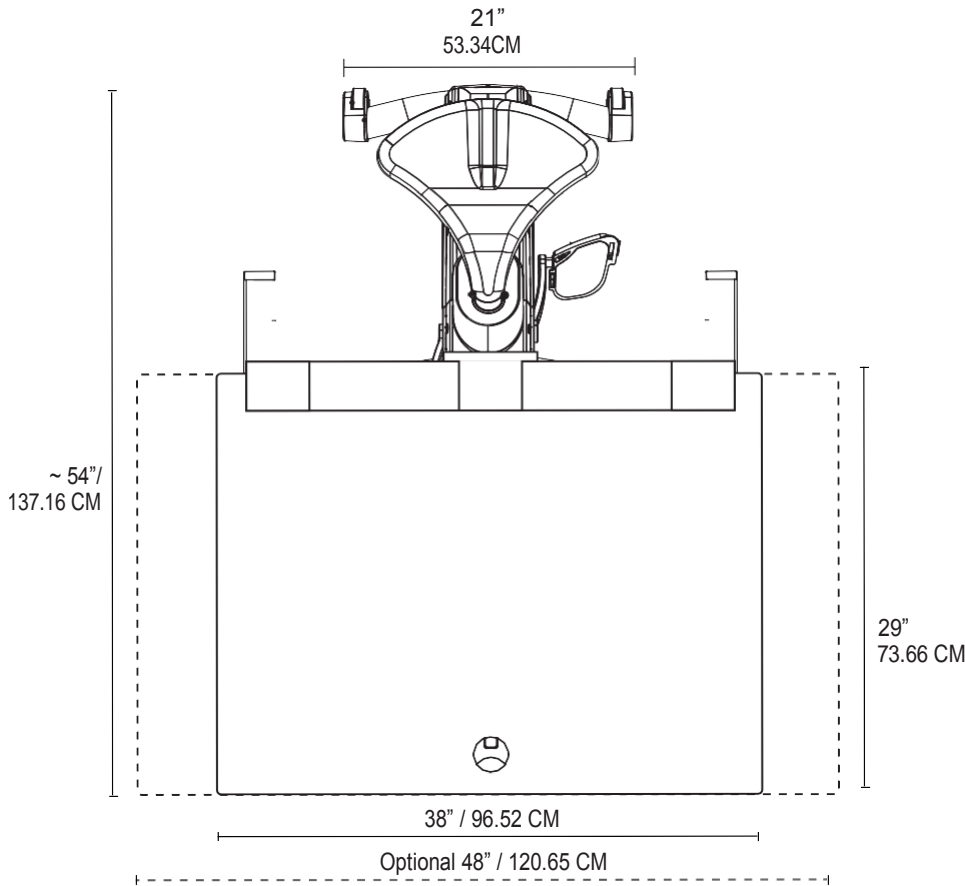

LifeSpan *Workplace*

C3-DT7
Bike Desk

DISPLAY READOUTS Pedal revolutions, workout time, calories burned, distance traveled, and speed

DESKTOP HEIGHT 40" - 53" / 101.60 CM - 134.62 CM

WARRANTY

FRAME	Lifetime
PARTS	2 Years
LABOR	1 Year

LifeSpan Workplace

Standard Desktop sizes are available in 38" and 48" widths. Additional colors and sizes can be custom ordered from one of our Sales Specialists.

PRODUCT C3-DT7

DESK COLORS

DESKTOP DESKTOP DESKTOP

PANTONE® *ABSOLUTE *HARDROCK
3 C ACAJOU MAPLE

DESKTOP FRAME

*WILD PANTONE®
CHERRY 877 C

*Colors applicable to 48" only

BIKE COLORS

COVERS FRAME

PANTONE® PANTONE®
431 C 877 C

DIMENSIONS

DESKTOP	38" W x 29" D 96.52 CM x 73.66 CM
BIKE	27" L x 21" W x 36.5" to 46.5" H 68.58CM x 53.34CM x 92.7CM to 118.1CM
ASSEMBLED	~ 54" L x 38" W 174 CM x 96.52 CM

WEIGHT

BIKE	94LBS/42.64 KG
DESK	102.4LBS/46.5KG