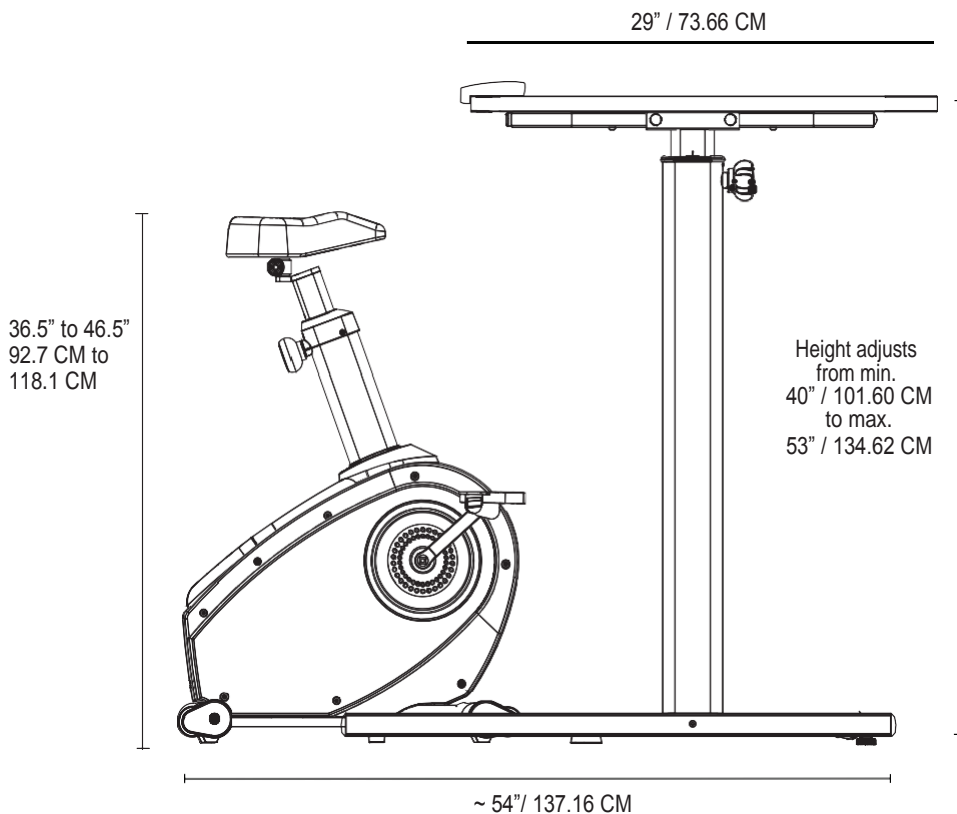

LifeSpan *Workplace*

C3-DT7
Bike Desk

DISPLAY READOUTS Pedal revolutions, workout time, calories burned, distance traveled, and speed

DESKTOP HEIGHT 40" - 53" / 101.60 CM - 134.62 CM

WARRANTY

FRAME	Lifetime
PARTS	2 Years
LABOR	1 Year

LifeSpan Workplace

Standard Desktop sizes are available in 38" and 48" widths. Additional colors and sizes can be custom ordered from one of our Sales Specialists.

PRODUCT C3-DT7

DESK COLORS

DESKTOP DESKTOP DESKTOP

PANTONE® *ABSOLUTE *HARDROCK
3 C ACAJOU MAPLE

DESKTOP FRAME

*WILD PANTONE®
CHERRY 877 C

*Colors applicable to 48" only

BIKE COLORS

COVERS FRAME

PANTONE® PANTONE®
431 C 877 C

DIMENSIONS

DESKTOP	38" W x 29" D 96.52 CM x 73.66 CM
BIKE	27" L x 21" W x 36.5" to 46.5" H 68.58CM x 53.34CM x 92.7CM to 118.1CM
ASSEMBLED	~ 54" L x 38" W 174 CM x 96.52 CM

WEIGHT

BIKE	94LBS/42.64 KG
DESK	102.4LBS/46.5KG